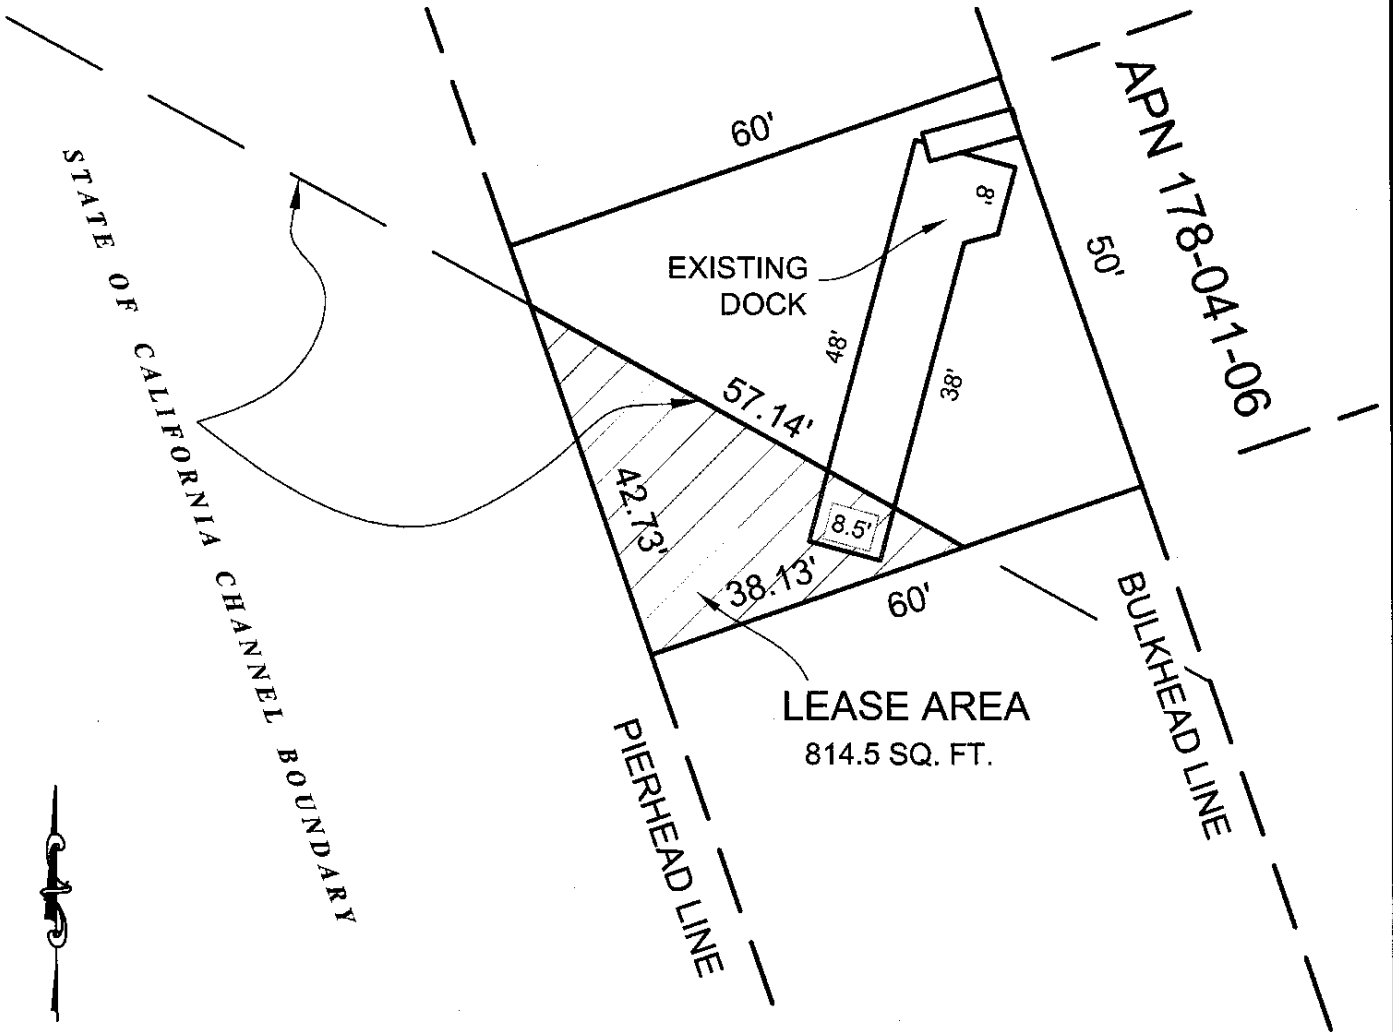

NO SCALE

SITE

16571 CAROUSEL LANE, HUNTINGTON BEACH

NO SCALE

LOCATION

MAP SOURCE: USGS QUAD

Exhibit A

WP 4098.9
 OLDFIELD
 APN 178-041-06
 RECREATIONAL PIER LEASE
 ORANGE COUNTY

This Exhibit is solely for purposes of generally defining the lease premises, is based on unverified information provided by the Lessee or other parties and is not intended to be, nor shall it be construed as, a waiver or limitation of any State interest in the subject or any other property.