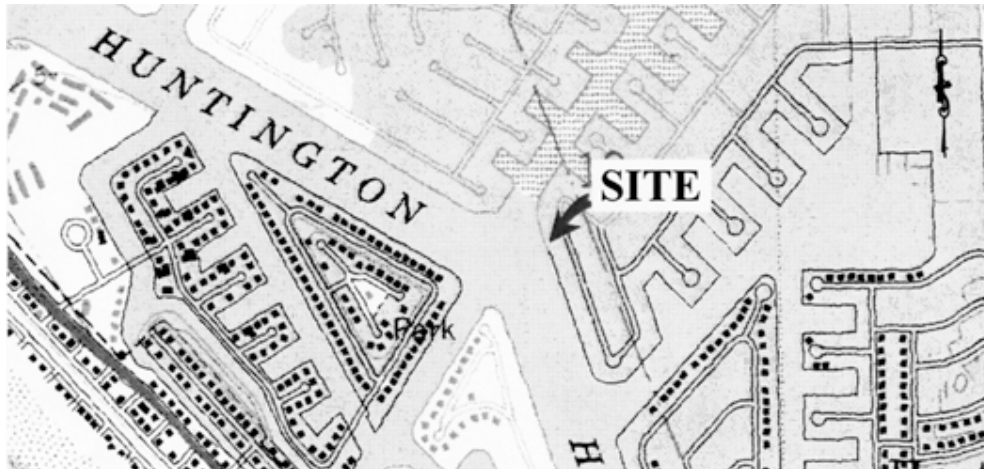

NO SCALE

SITE

16571 CAROUSEL LANE, HUNTINGTON BEACH

NO SCALE

LOCATION

MAP SOURCE: USGS QUAD

Exhibit A

WP 4098.9
 OLDFIELD
 APN 178-041-06
 RECREATIONAL PIER LEASE
 ORANGE COUNTY

This Exhibit is solely for purposes of generally defining the lease premises, is based on unverified information provided by the Lessee or other parties and is not intended to be, nor shall it be construed as, a waiver or limitation of any State interest in the subject or any other property.