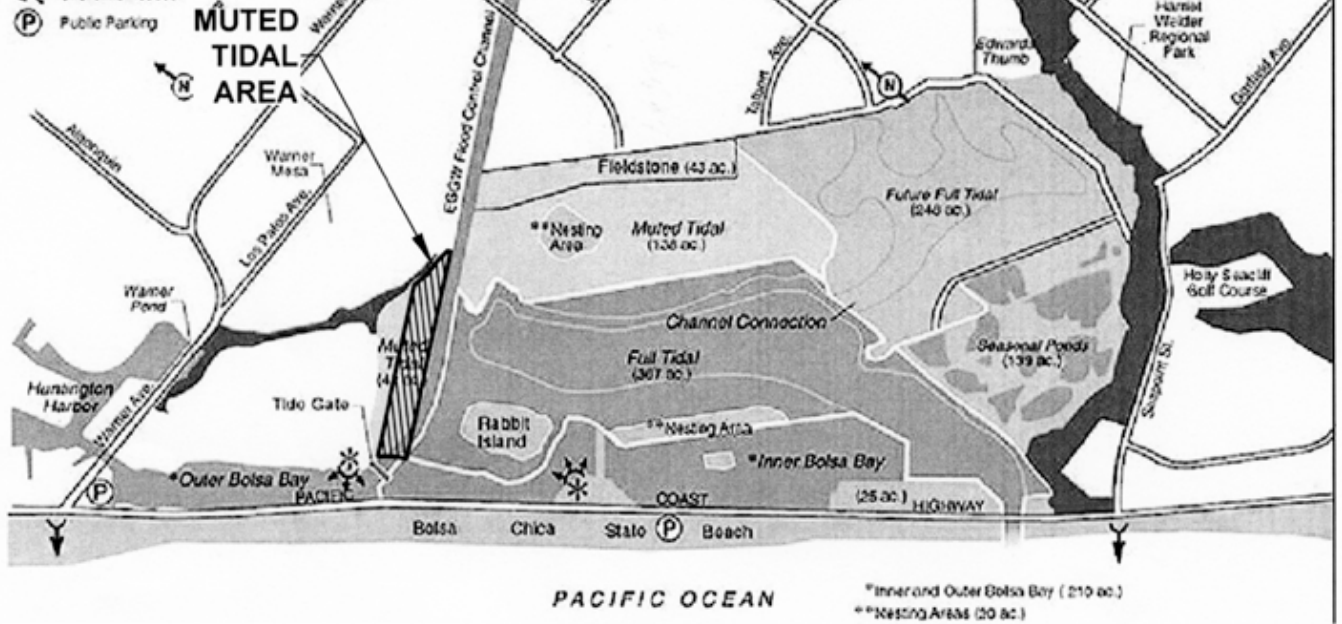

NO SCALE

SITE

BOLSA CHICA LOWLANDS RESTORATION PROJECT

- Visual Overlook
- Existing Interpretive Overlook
- Shoreline Access
- Public Parking

BOLSA CHICA LOWLANDS RESTORATION PROJECT

NO SCALE

LOCATION

MAP SOURCE: USGS QUAD

Exhibit B

W25306
 AERA ENERGY
 QUITCLAIM
 BOLSA CHICA
 ORANGE COUNTY

This Exhibit is solely for purposes of generally defining the lease premises, is based on unverified information provided by the Lessee or other parties and is not intended to be, nor shall it be construed as, a waiver or limitation of any State interest in the subject or any other property.