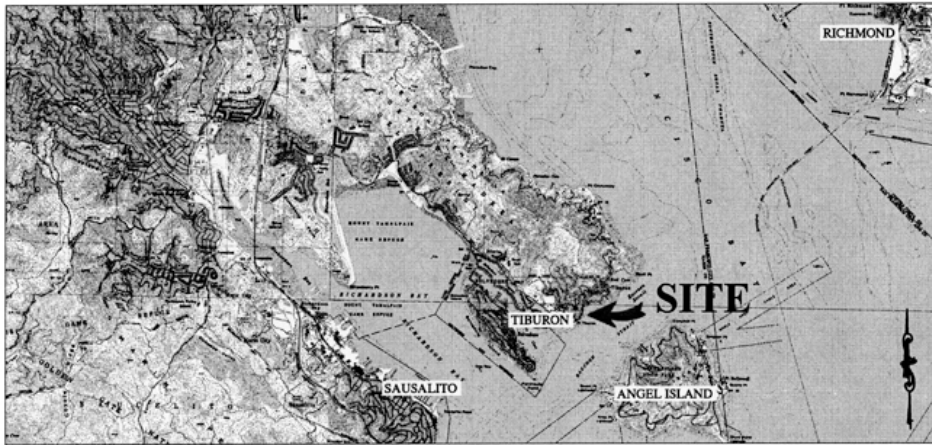

NO SCALE

SITE

2032 PARADISE DRIVE, TIBURON

NO SCALE

LOCATION

MAP SOURCE: USGS QUAD

Exhibit A

W 26492

TIBERIO

APN 059-172-39 & 40

GENERAL LEASE -

RECREATIONAL USE

MARIN COUNTY

JWP 07/11

This Exhibit is solely for purposes of generally defining the lease premises, is based on unverified information provided by the Lessee or other parties and is not intended to be, nor shall it be construed as, a waiver or limitation of any State interest in the subject or any other property.