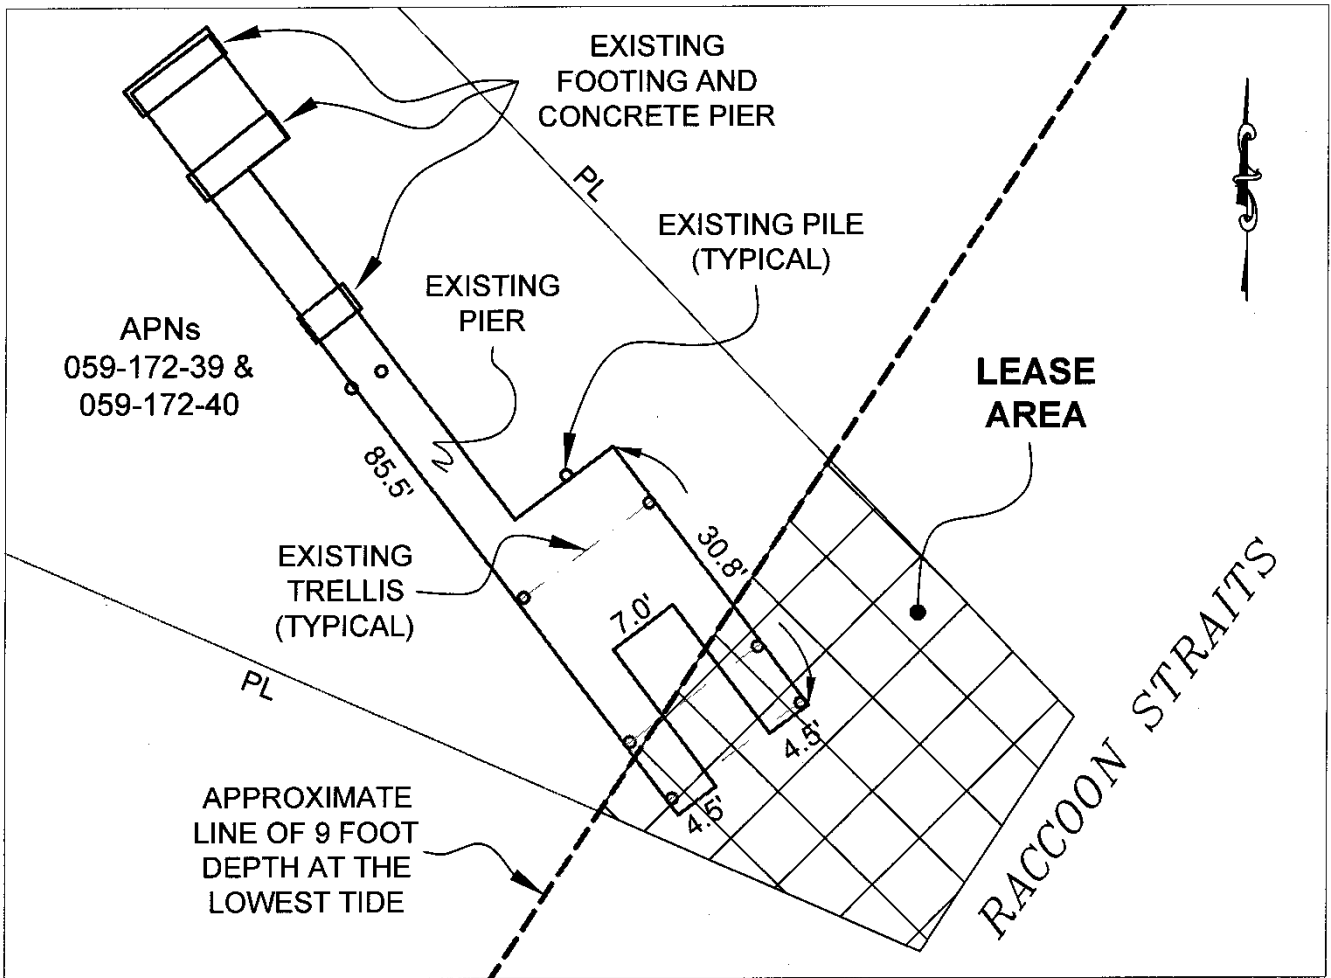

NO SCALE

SITE

2032 PARADISE DRIVE, TIBURON

NO SCALE

LOCATION

MAP SOURCE: USGS QUAD

Exhibit A

W 26492

TIBERIO

APN 059-172-39 & 40

GENERAL LEASE -

RECREATIONAL USE

MARIN COUNTY

JWP 07/11

This Exhibit is solely for purposes of generally defining the lease premises, is based on unverified information provided by the Lessee or other parties and is not intended to be, nor shall it be construed as, a waiver or limitation of any State interest in the subject or any other property.