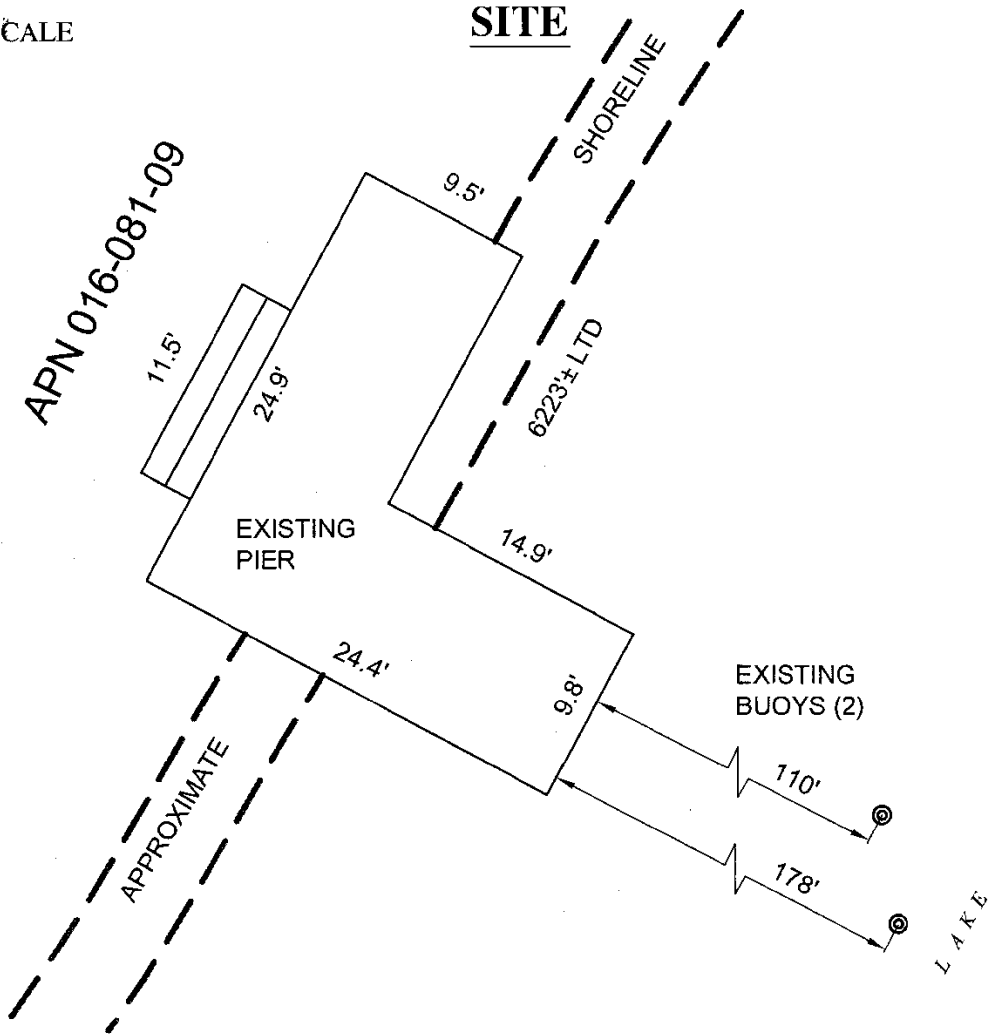

NO SCALE

SITE

APN 016-081-09

8357 MEEKS BAY AVENUE, TAHOMA

NO SCALE

LOCATION

MAP SOURCE: USGS QUAD

Exhibit A

W 26413
 STONE TRUST
 APN 016-081-09
 RECREATIONAL PIER LEASE
 EL DORADO COUNTY

MJJ 08/10

This Exhibit is solely for purposes of generally defining the lease premises, is based on unverified information provided by the Lessee or other parties and is not intended to be, nor shall it be construed as, a waiver or limitation of any State interest in the subject or any other property.