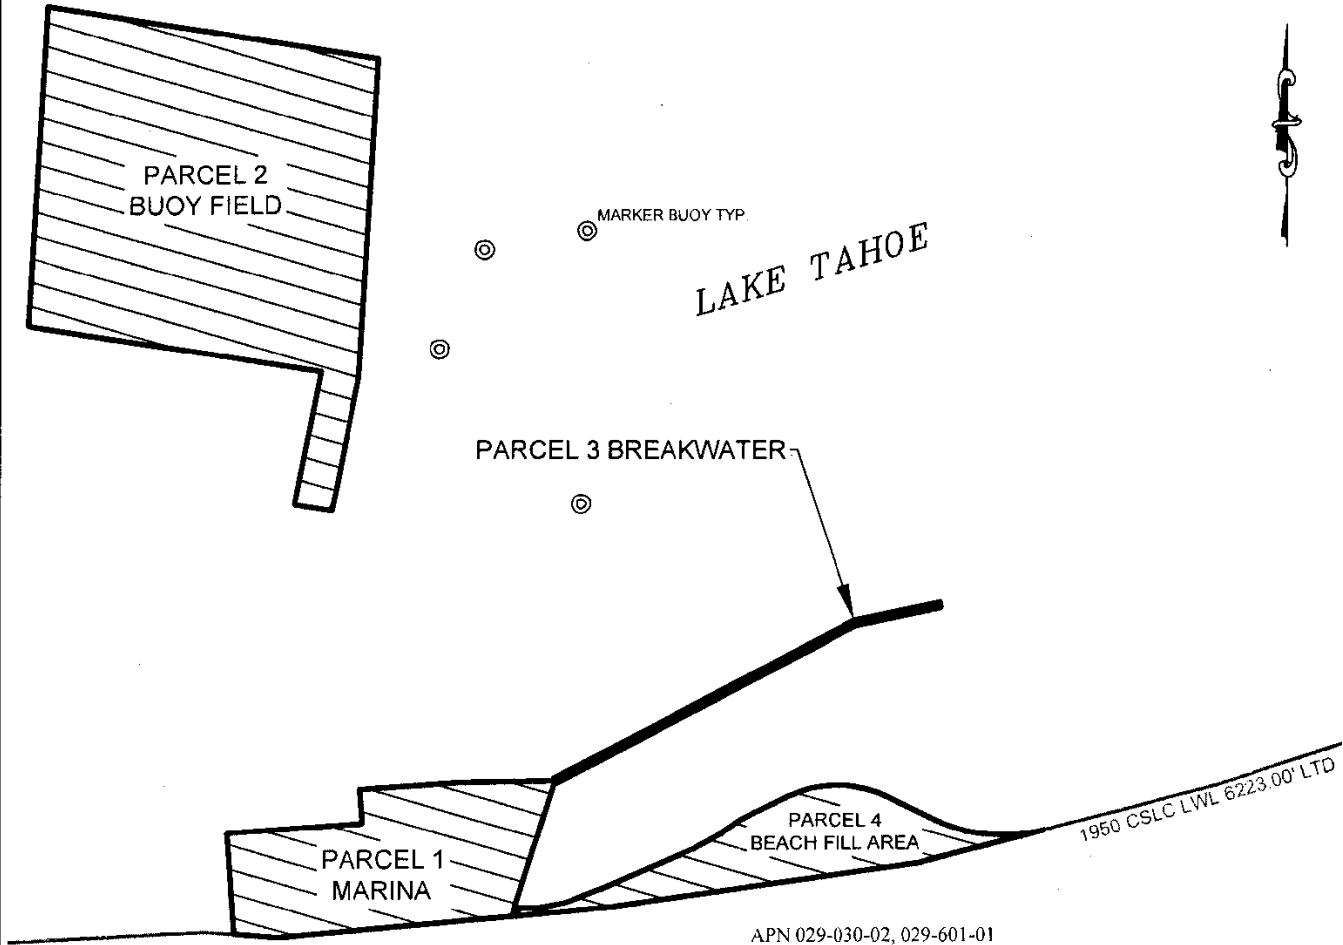

NO SCALE

SITE

4041 LAKESHORE BLVD, SOUTH LAKE TAHOE

NO SCALE

LOCATION

Exhibit A

PRC 5883
 LAKESIDE PARK ASSOC.
 GL- COMMERCIAL &
 RECREATIONAL USE
 LAKE TAHOE
 EL DORADO COUNTY

This Exhibit is solely for purposes of generally defining the lease premises, is based on unverified information provided by the Lessee or other parties and is not intended to be, nor shall it be construed as, a waiver or limitation of any State interest in the subject or any other property.