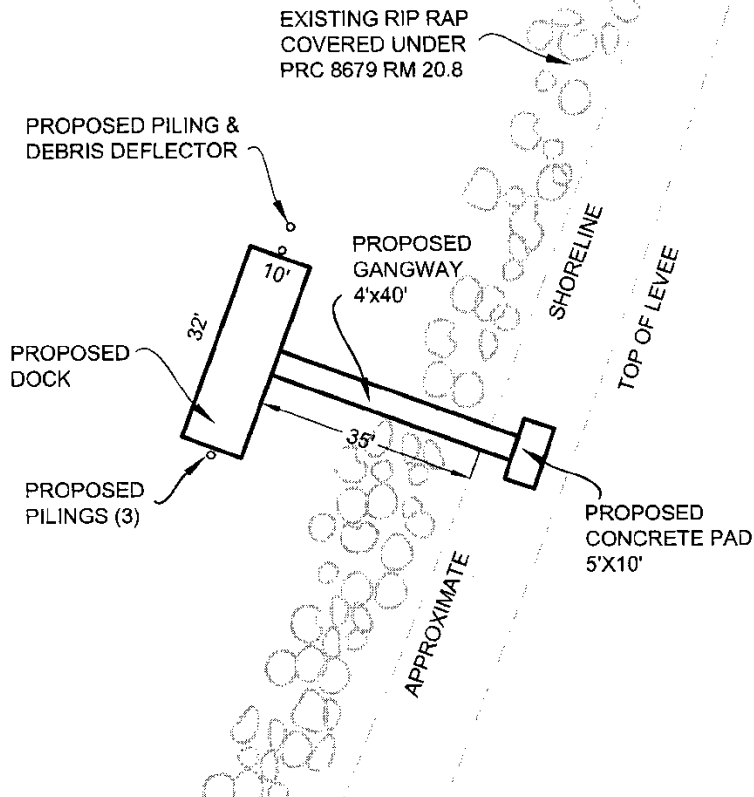

NO SCALE

SITE

Sacramento River
Flow

APN 156-0040-002

15511 B ISLETON ROAD, NEAR ISLETON

NO SCALE

LOCATION

MAP SOURCE: USGS QUAD