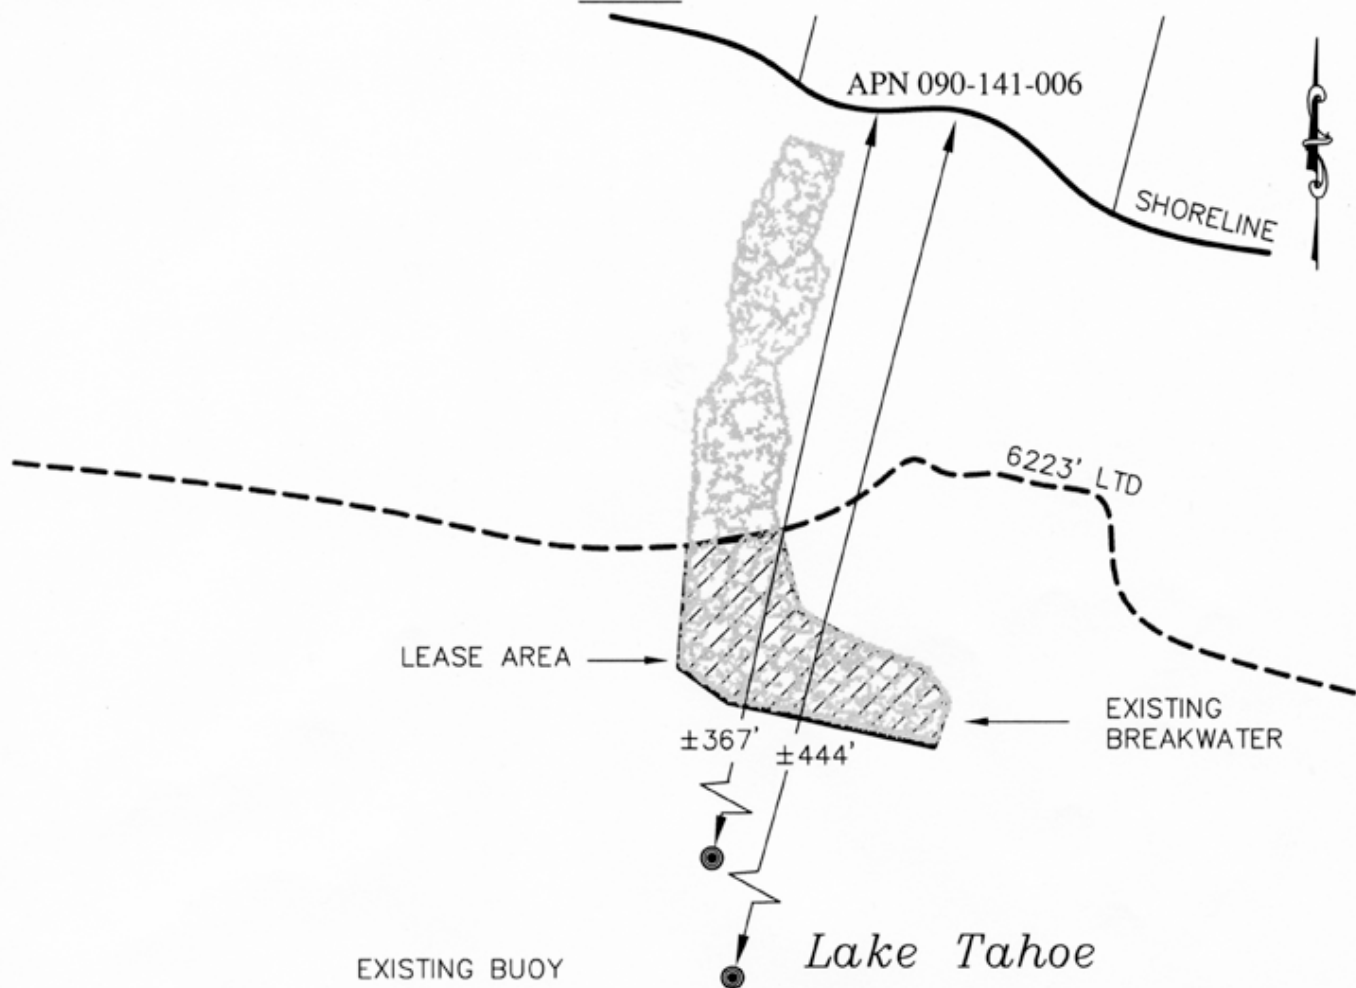

NO SCALE

### SITE

8670 BROCKWAY VISTA AVENUE, NEAR KINGS BEACH

NO SCALE

### LOCATION

This Exhibit is solely for purposes of generally defining the lease premises, is based on unverified information provided by the Lessee or other parties and is not intended to be, nor shall it be construed as, a waiver or limitation of any State interest in the subject or any other property.

### Exhibit A

W 26358

HUG

APN 090-141-006

GENERAL LEASE -  
RECREATIONAL &  
PROTECTIVE STRUCTURE USE  
PLACER COUNTY