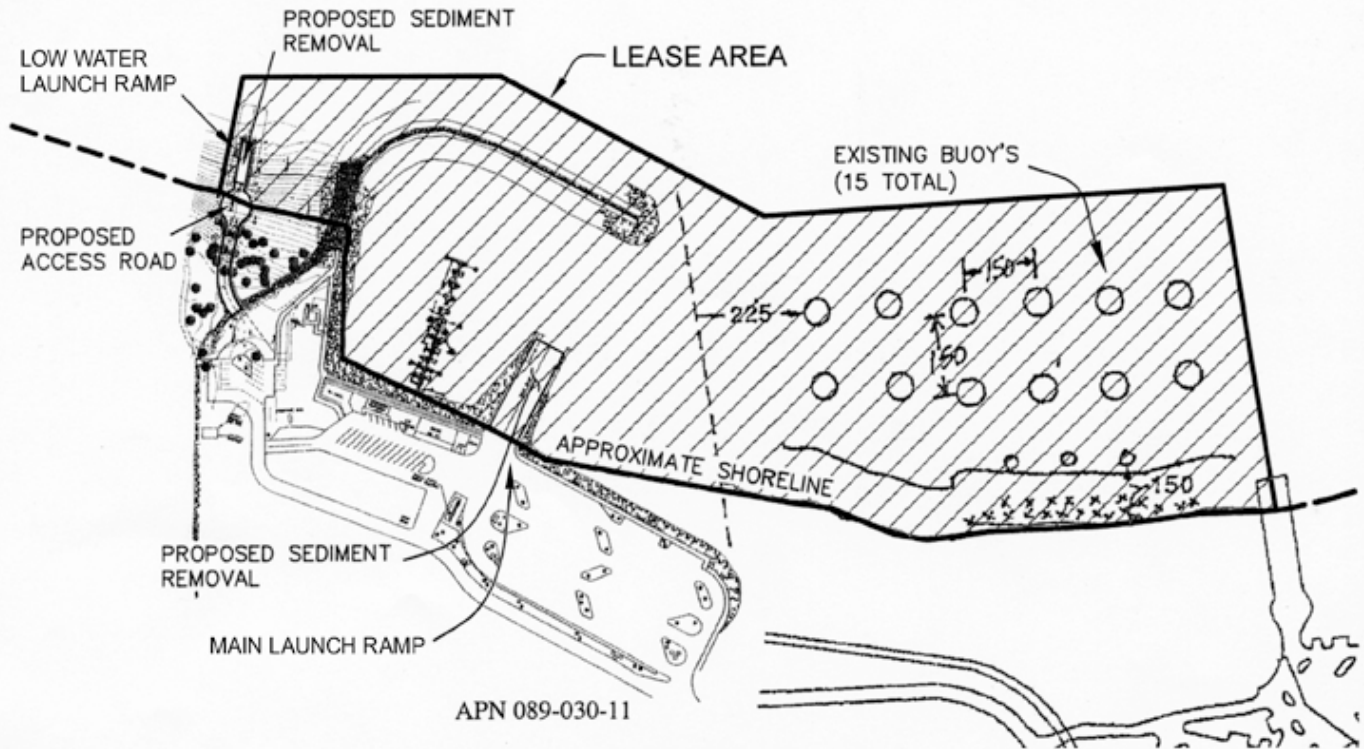

NO SCALE

SITE

EAGLE LAKE

477 - 050 EAGLE LAKE ROAD

NO SCALE

LOCATION

MAP SOURCE: USGS QUAD

Exhibit A

WP 2376.1
 U.S.D.A., FOREST SERVICE
 APN 089-030-11
 GENERAL LEASE -
 COMMERCIAL USE
 LASSEN COUNTY

SITE

This Exhibit is solely for purposes of generally defining the lease premises, is based on unverified information provided by the Lessee or other parties and is not intended to be, nor shall it be construed as, a waiver or limitation of any State interest in the subject or any other property.