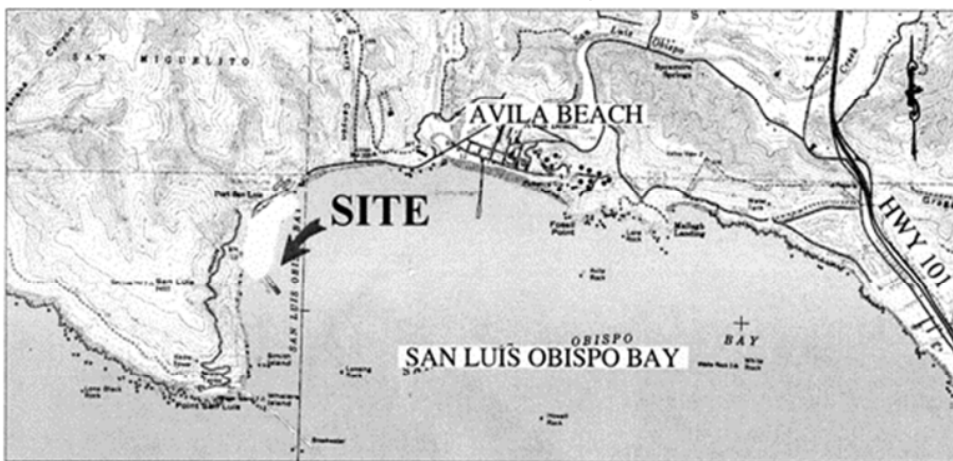

# SITE

San Luis Obispo Bay

NO SCALE

# LOCATION

MAP SOURCE: USGS QUAD

# Exhibit A

WP 8009.9  
 PORT SAN LUIS HARBOR DIST  
 DREDGING LEASE  
 SAN LUIS OBISPO COUNTY

MJF 03/14/11

This Exhibit is solely for purposes of generally defining the lease premises, is based on unverified information provided by the Lessee or other parties and is not intended to be, nor shall it be construed as, a waiver or limitation of any State interest in the subject or any other property.