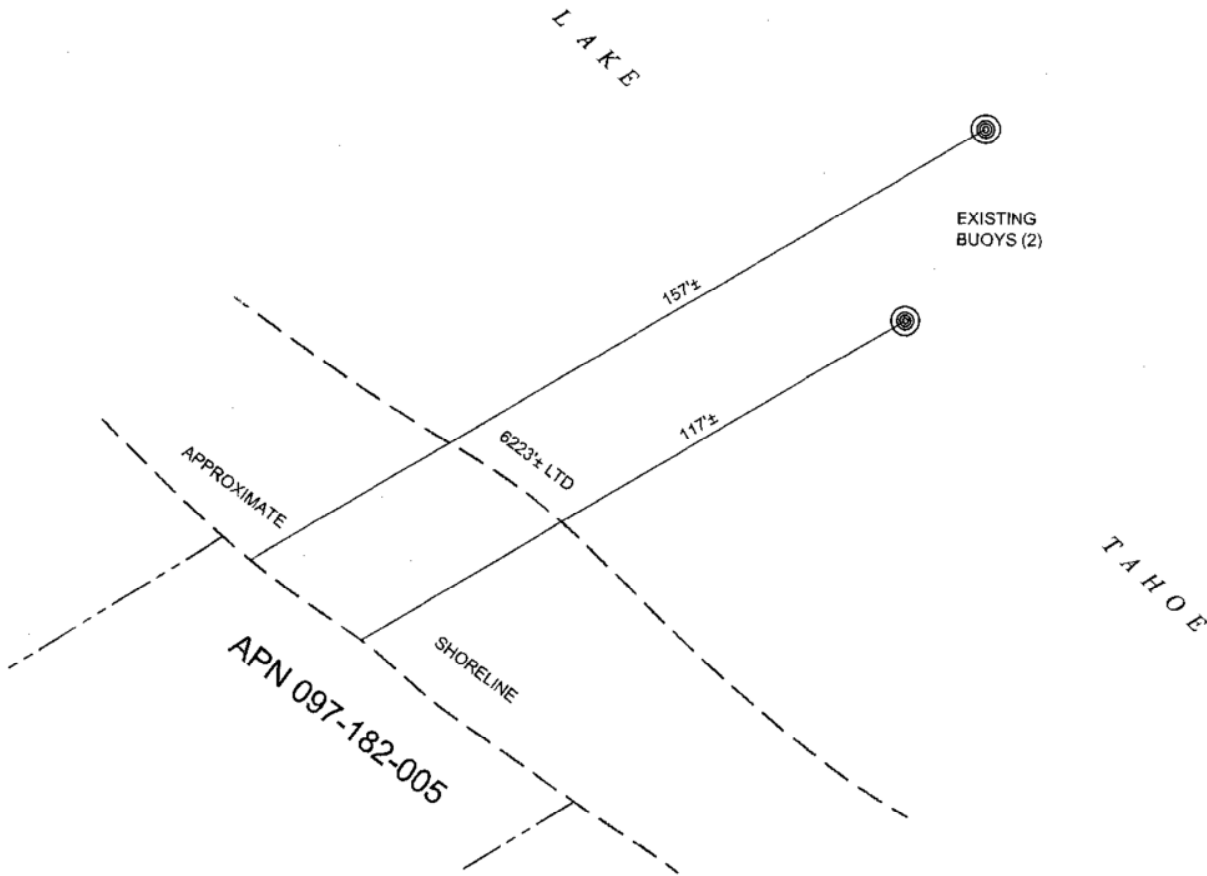

NO SCALE

SITE

5580 WEST LAKE BLVD., NEAR HOMEWOOD

NO SCALE

LOCATION

MAP SOURCE: USGS QUAD

This Exhibit is solely for purposes of generally defining the lease premises, is based on unverified information provided by the Lessee or other parties and is not intended to be, nor shall it be construed as, a waiver or limitation of any State interest in the subject or any other property.

Exhibit A

PRC 8263.9
deBENEDETTI
APN 097-182-005
RECREATIONAL PIER LEASE
PLACER COUNTY

MJJ 11/10