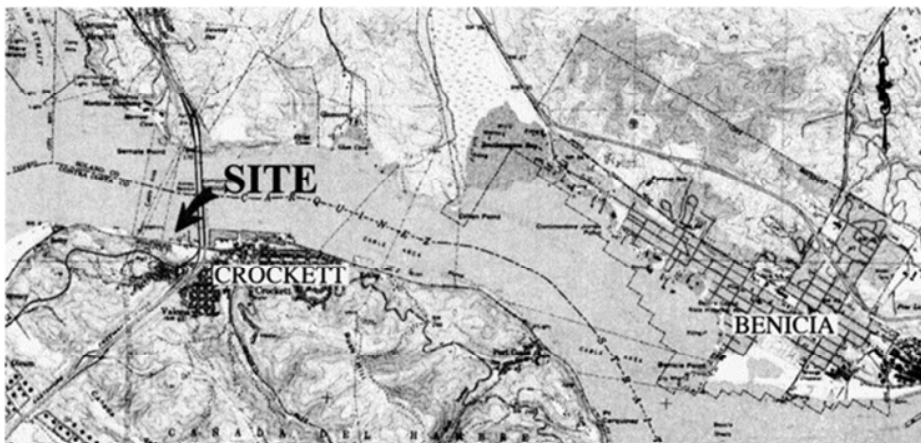

NO SCALE

SITE

CARQUINEZ STRAIT

*EXISTING STRUCTURES BASED ON 2008 COUNTY ORTHOPHOTO

APN 354-320-008

CROCKETT MARINE SERVICE MARINA

NO SCALE

LOCATION

MAP SOURCE: USGS QUAD

Exhibit A

PRC 2546.1
CROCKETT MARINE SERVICE INC.
APN 354-320-008
CONTRA COSTA COUNTY

This Exhibit is solely for purposes of generally defining the lease premises, is based on unverified information provided by the Lessee or other parties and is not intended to be, nor shall it be construed as, a waiver or limitation of any State interest in the subject or any other property.