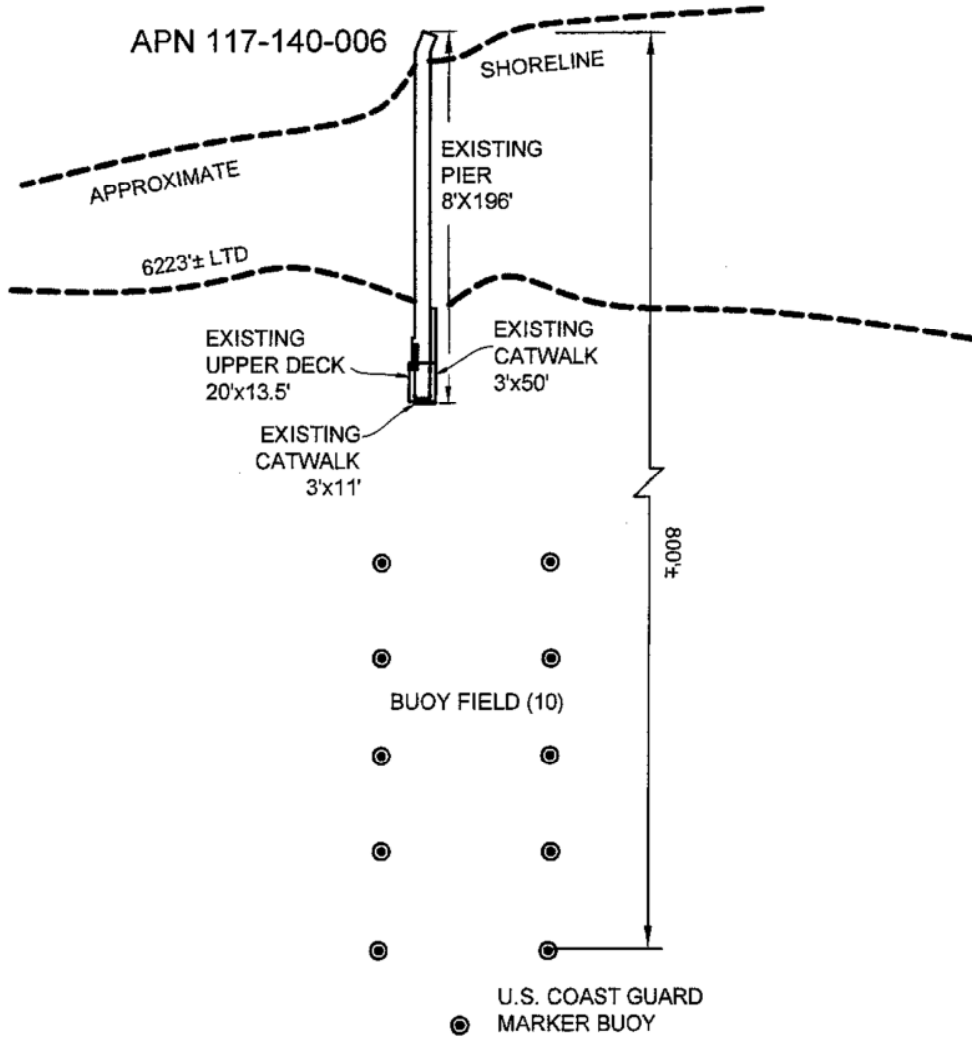

NO SCALE
SITE

7680 NORTH LAKE BLVD., NEAR TAHOE VISTA

NO SCALE

LOCATION

MAP SOURCE: USGS QUAD

This Exhibit is solely for purposes of generally defining the lease premises, is based on unverified information provided by the Lessee or other parties and is not intended to be, nor shall it be construed as, a waiver or limitation of any State interest in the subject or any other property.

Exhibit A

PRC 8662.1
EDGELAKE BEACH
TIMESHARE
APN 117-140-006
GENERAL LEASE
RECREATIONAL USE
PLACER COUNTY

MIJ 12/10