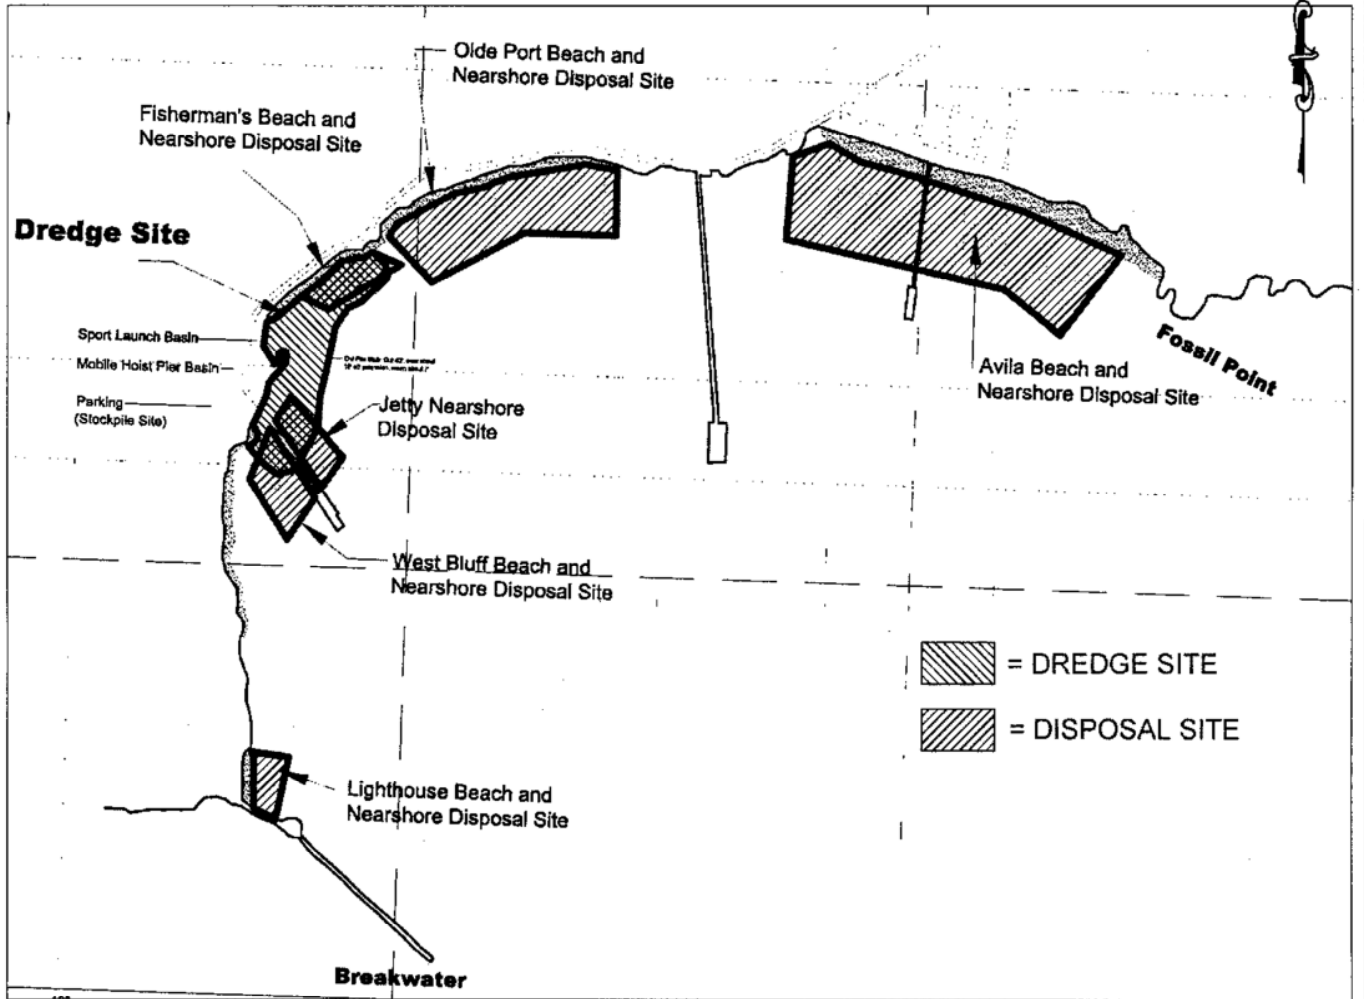

NO SCALE

SITE

San Luis Obispo Bay

NO SCALE

LOCATION

MAP SOURCE: USGS QUAD

Exhibit A

WP 8009.9
 PORT SAN LUIS HARBOR DIST
 DREDGING LEASE
 SAN LUIS OBISPO COUNTY

MJF 03/14/11

This Exhibit is solely for purposes of generally defining the lease premises, is based on unverified information provided by the Lessee or other parties and is not intended to be, nor shall it be construed as, a waiver or limitation of any State interest in the subject or any other property.