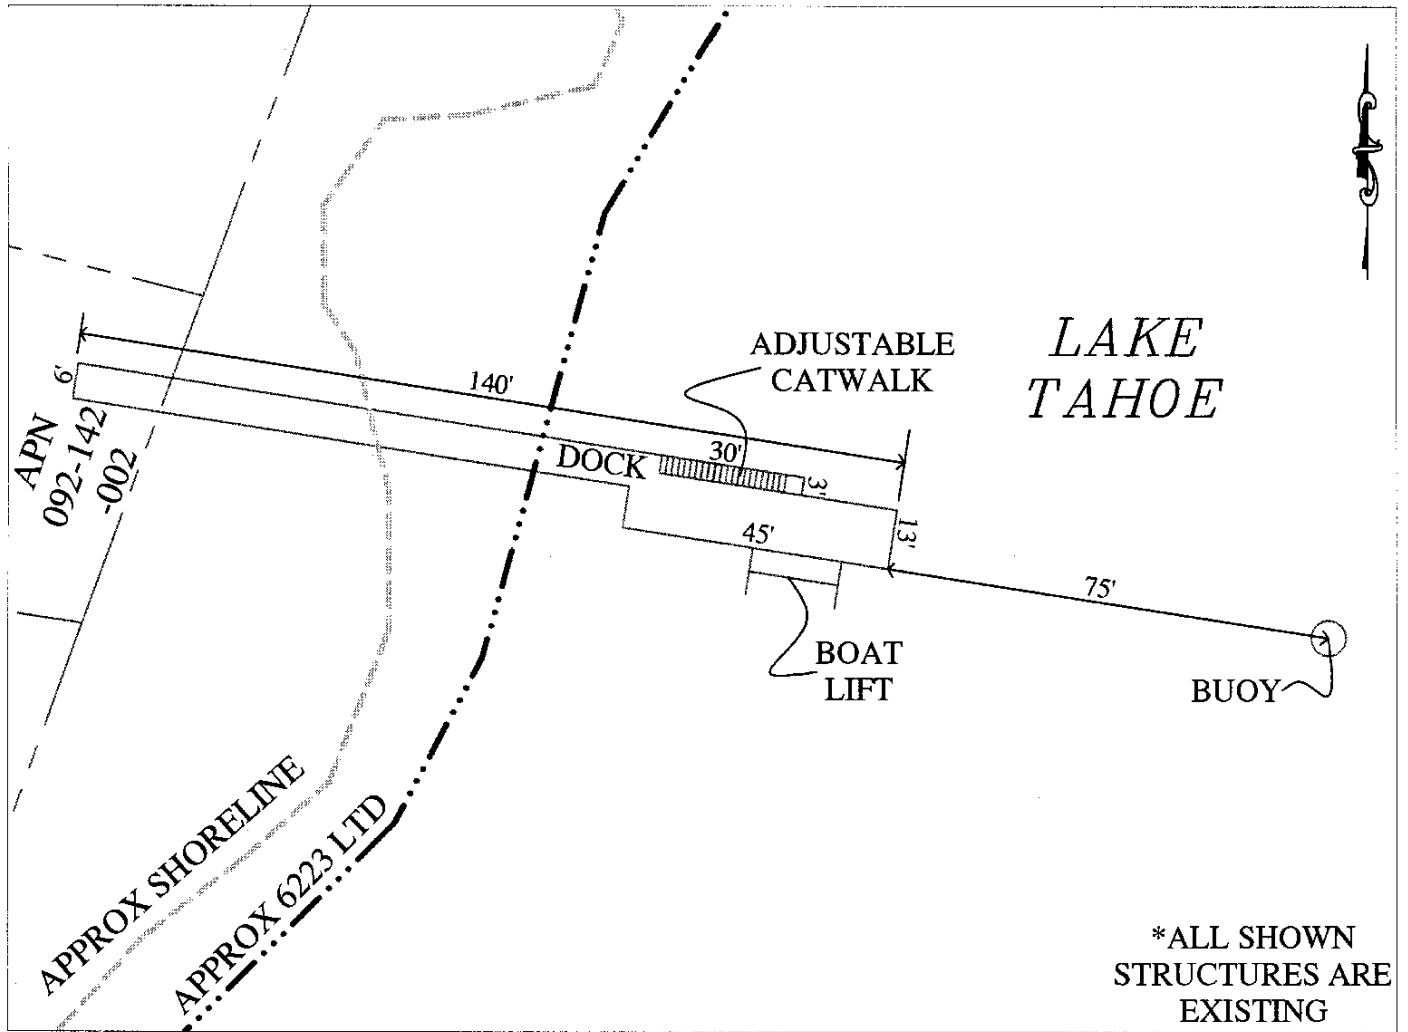

NO SCALE

SITE

3940 North Lake Blvd, near Carnelian Bay

NO SCALE

LOCATION

MAP SOURCE: USGS QUAD

Exhibit A

PRC 4858.9
 LOMBARDI
 APN 092-142-002
 RECREATIONAL PIER LEASE
 PLACER COUNTY

This Exhibit is solely for purposes of generally defining the lease premises, is based on unverified information provided by the Lessee or other parties and is not intended to be, nor shall it be construed as, a waiver or limitation of any State interest in the subject or any other property.