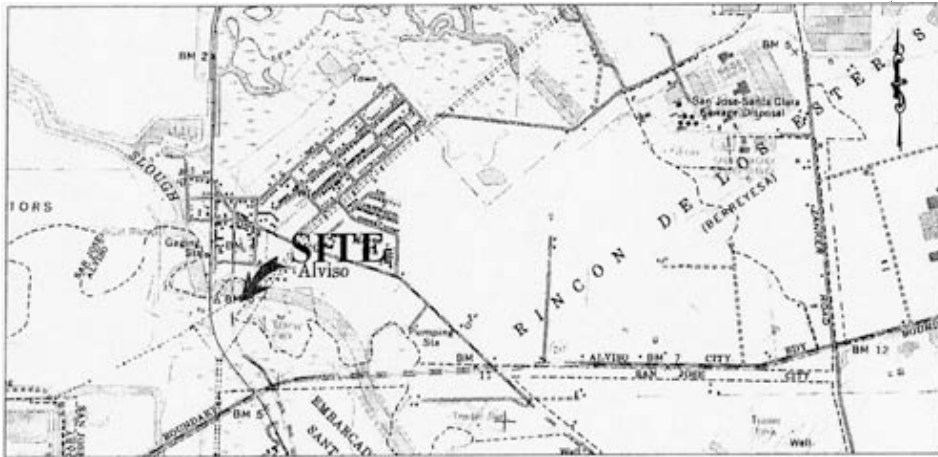

NO SCALE

SITE

GOLD STREET / HISTORIC GUADALUPE RIVER, SAN JOSE

NO SCALE

LOCATION

MAP SOURCE: USGS QUAD

Exhibit A

PRC 8454
 SANTA CLARA VALLEY
 WATER DISTRICT
 APN 015-34-019
 GENERAL LEASE PUBLIC
 AGENCY USE
 SANTA CLARA COUNTY