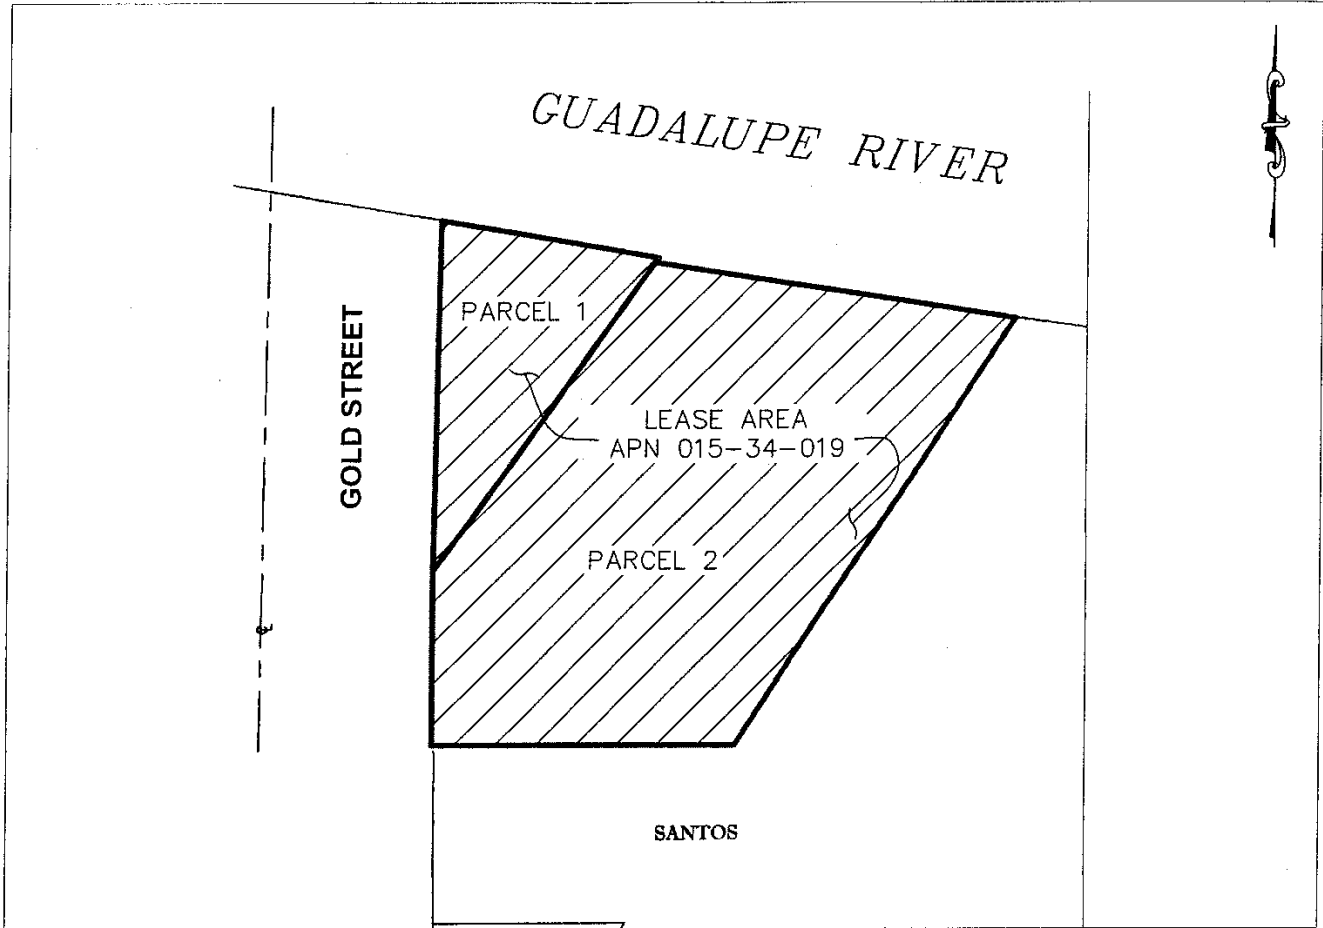

NO SCALE

SITE

GOLD STREET / HISTORIC GUADALUPE RIVER, SAN JOSE

NO SCALE

LOCATION

MAP SOURCE: USGS QUAD

Exhibit A

PRC 8454
 SANTA CLARA VALLEY
 WATER DISTRICT
 APN 015-34-019
 GENERAL LEASE PUBLIC
 AGENCY USE
 SANTA CLARA COUNTY

This Exhibit is solely for purposes of generally defining the lease premises, is based on unverified information provided by the Lessee or other parties and is not intended to be, nor shall it be construed as, a waiver or limitation of any State interest in the subject or any other property.