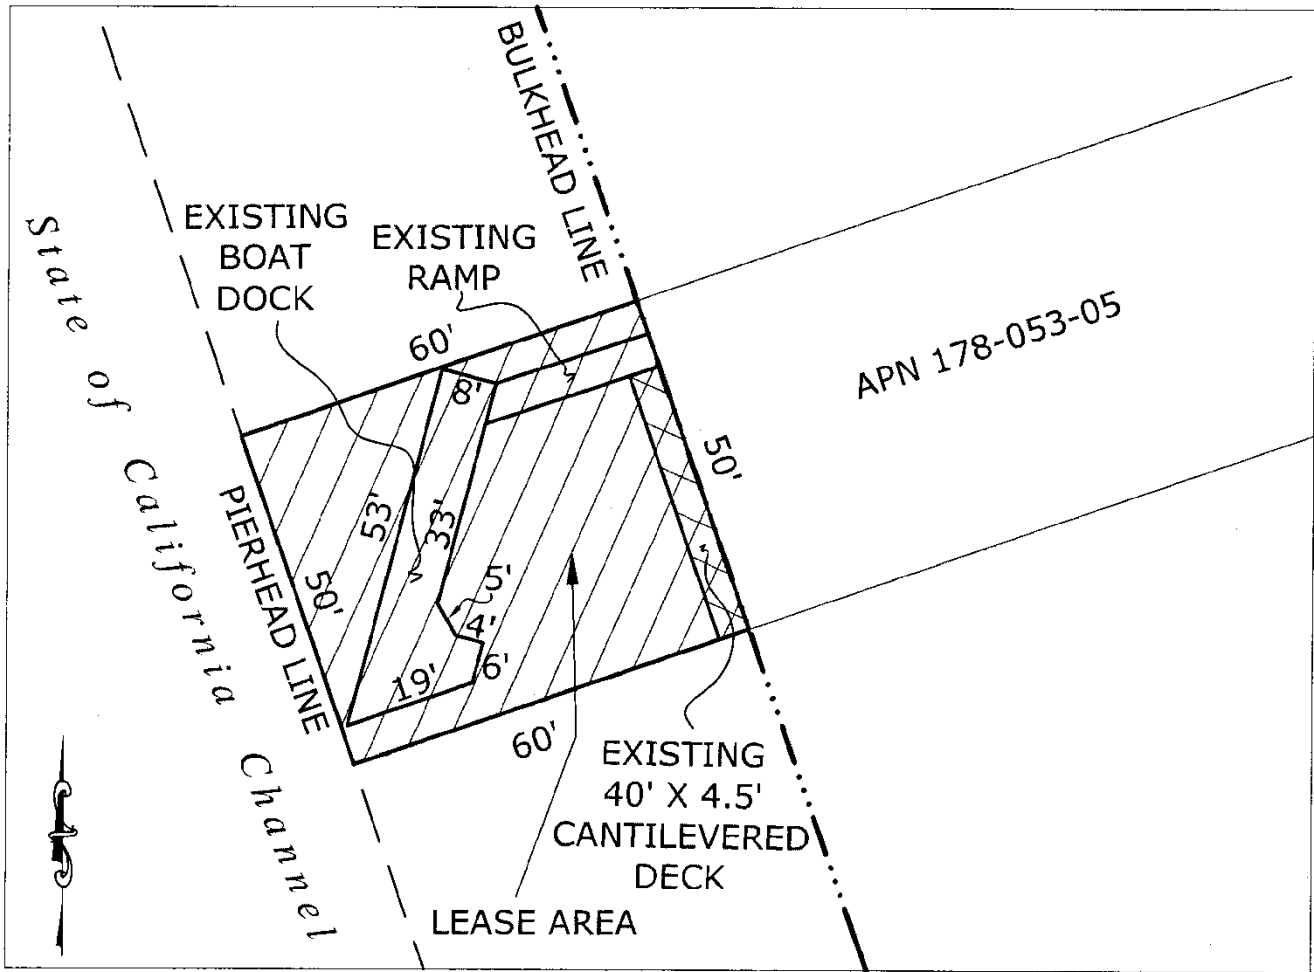

NO SCALE

### SITE

16671 CAROUSEL LANE, HUNTINGTON BEACH

NO SCALE

### LOCATION

MAP SOURCE: USGS QUAD

### Exhibit A

PRC 5625.1  
 FABER TRUSTEES  
 APN 178-053-05  
 GENERAL LEASE -  
 RECREATIONAL USE  
 ORANGE COUNTY

JWP 01/10

This Exhibit is solely for purposes of generally defining the lease premises, is based on unverified information provided by the Lessee or other parties and is not intended to be, nor shall it be construed as, a waiver or limitation of any State interest in the subject or any other property.