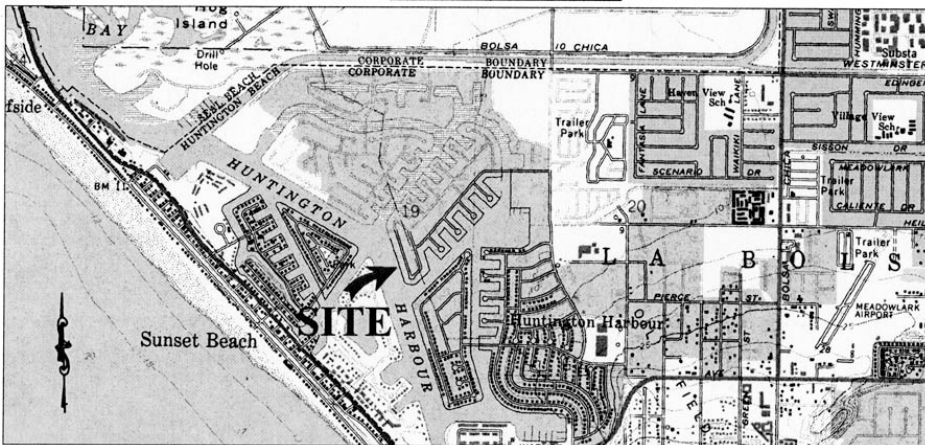

### SITE

16671 CAROUSEL LANE, HUNTINGTON BEACH

NO SCALE

### LOCATION

MAP SOURCE: USGS QUAD

### Exhibit A

PRC 5625.1  
 FABER TRUSTEES  
 APN 178-053-05  
 GENERAL LEASE -  
 RECREATIONAL USE  
 ORANGE COUNTY

JWP 01/10

This Exhibit is solely for purposes of generally defining the lease premises, is based on unverified information provided by the Lessee or other parties and is not intended to be, nor shall it be construed as, a waiver or limitation of any State interest in the subject or any other property.