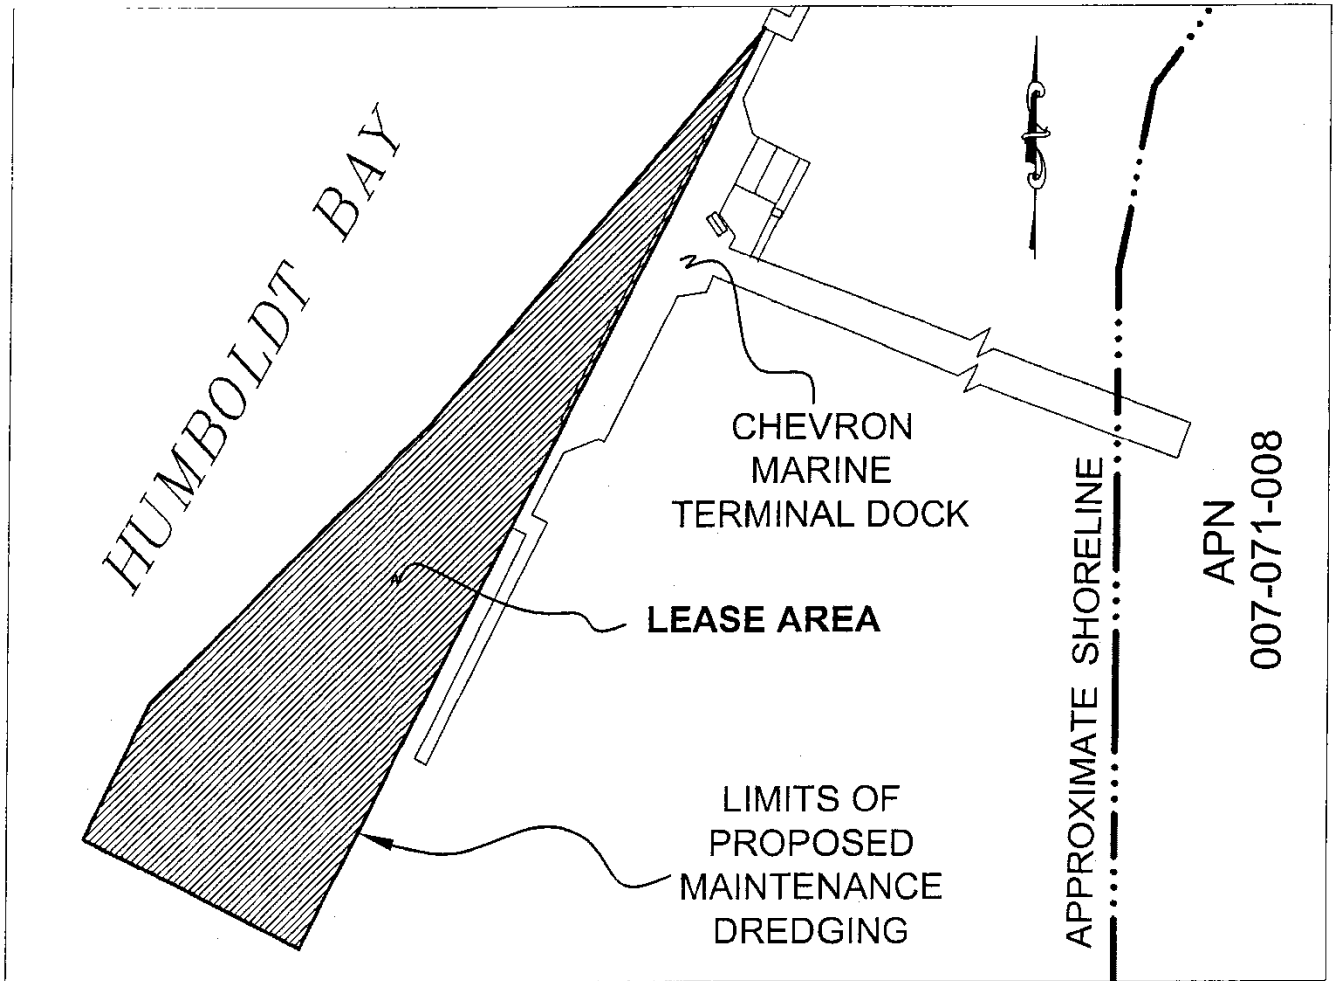

NO SCALE

SITE

3400 CHRISTIE STREET, EUREKA

NO SCALE

LOCATION

MAP SOURCE: USGS QUAD

Exhibit A

WP 7856
 CHEVRON PRODUCTS
 COMPANY
 APN 007-071-008
 DREDGING LEASE
 HUMBOLDT COUNTY