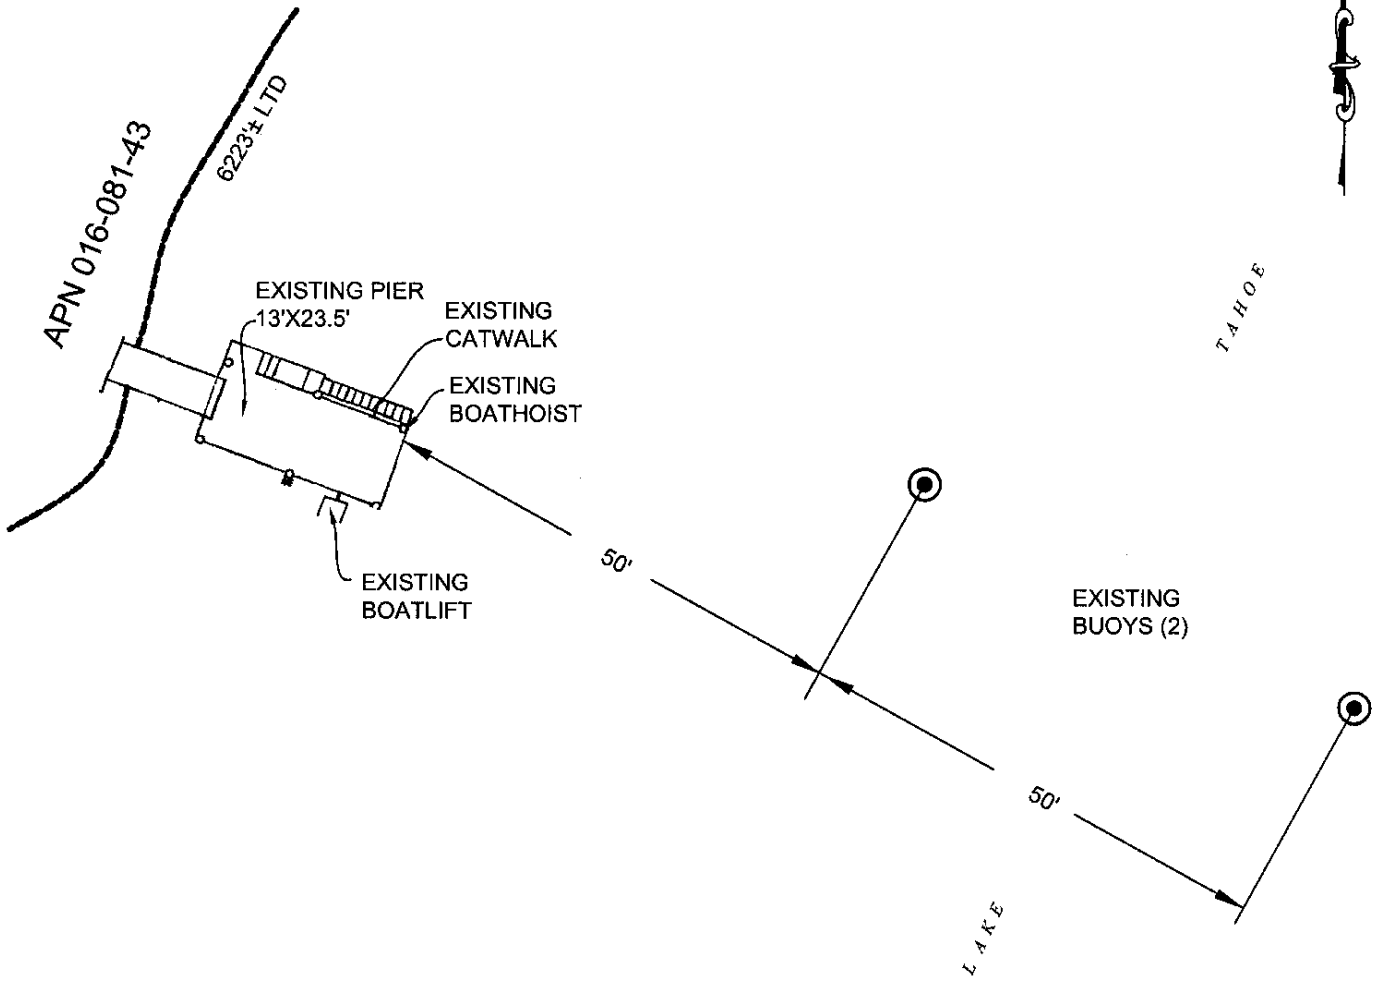

NO SCALE

SITE

8381 MEEKS BAY AVENUE, NEAR MEEKS BAY

NO SCALE

LOCATION

MAP SOURCE: USGS QUAD

Exhibit A

PRC 6819.9
 STOKES
 APN 016-081-43
 RECREATIONAL PIER LEASE
 EL DORADO COUNTY

MJ 01/10

This Exhibit is solely for purposes of generally defining the lease premises, is based on unverified information provided by the Lessee or other parties and is not intended to be, nor shall it be construed as, a waiver or limitation of any State interest in the subject or any other property.