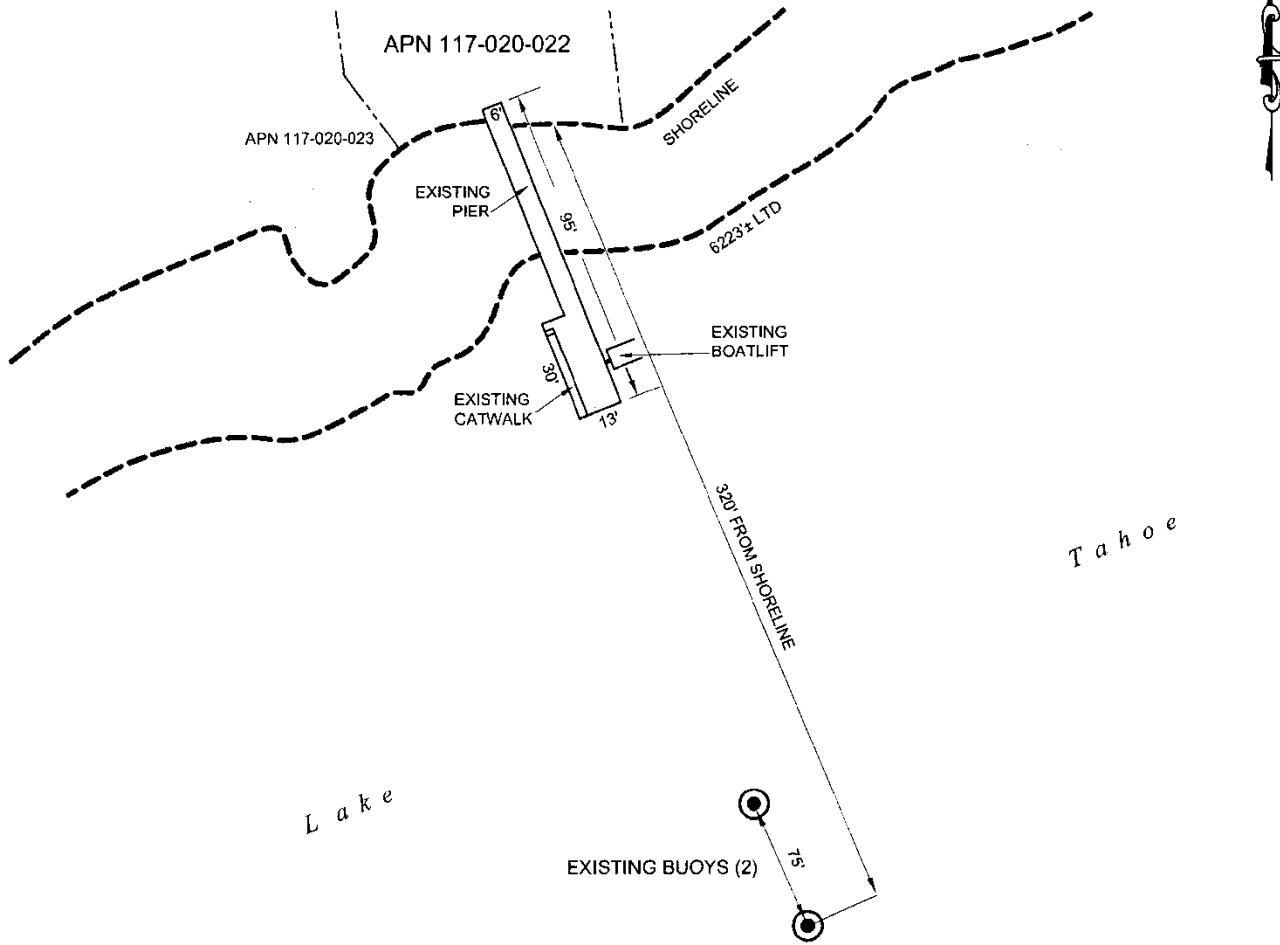

NO SCALE

# SITE

6203 NORTH LAKE BLVD., TAHOE VISTA

NO SCALE

## LOCATION

MAP SOURCE: USGS QUAD