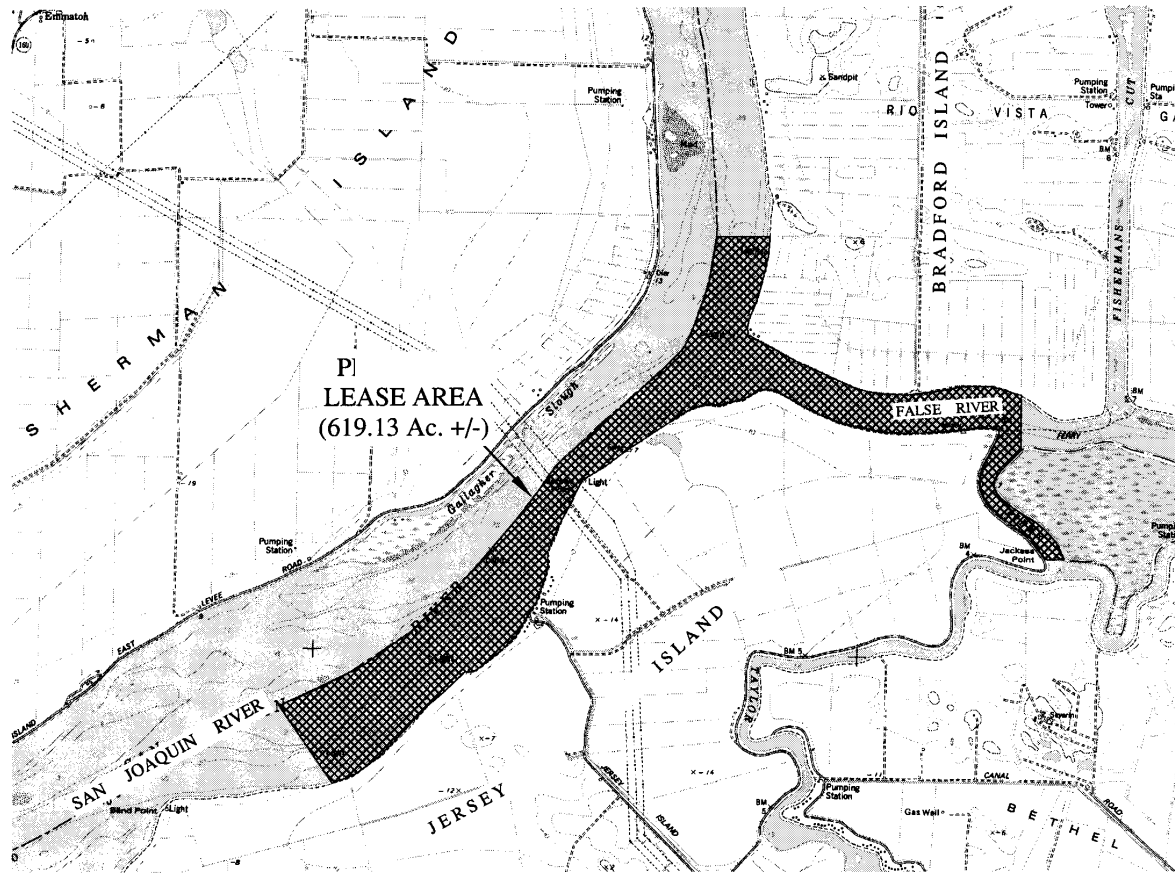

NO SCALE

SITE

Oil and Gas Lease No. PRC 8693.1 in the beds of San Joaquin River, False River and Piper Slough

NO SCALE

LOCATION

Exhibit B

PRC 8693.1
ABA ENERGY CORPORATION
OIL AND GAS LEASE
SACRAMENTO COUNTY