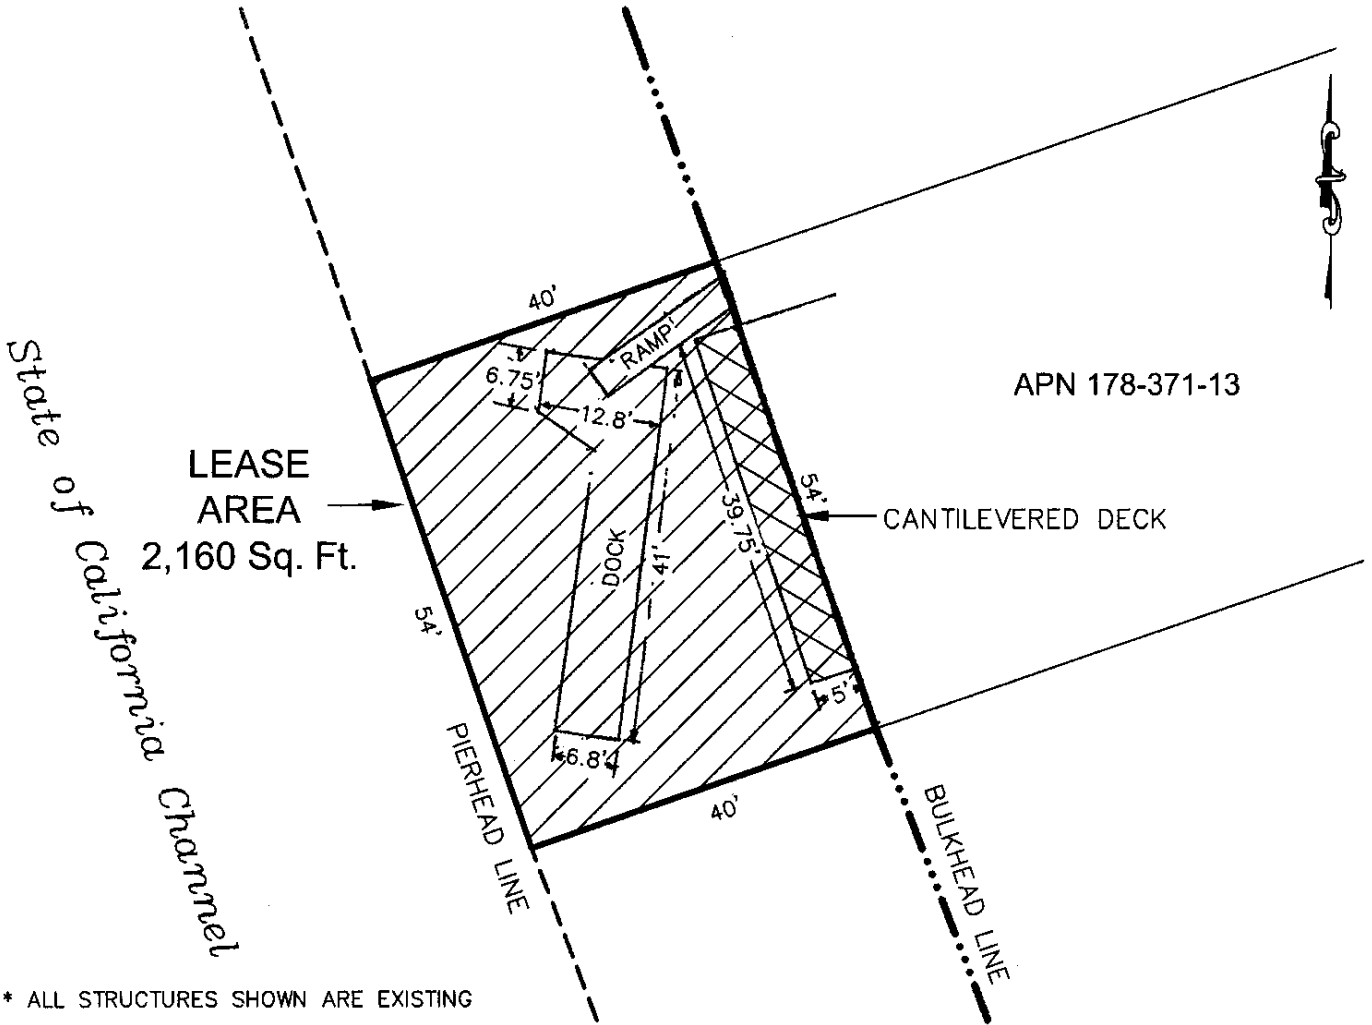

NO SCALE

### SITE

APN 178-371-13

\* ALL STRUCTURES SHOWN ARE EXISTING

16821 BOLERO LANE, HUNTINGTON BEACH

NO SCALE

### LOCATION

MAP SOURCE: USGS QUAD