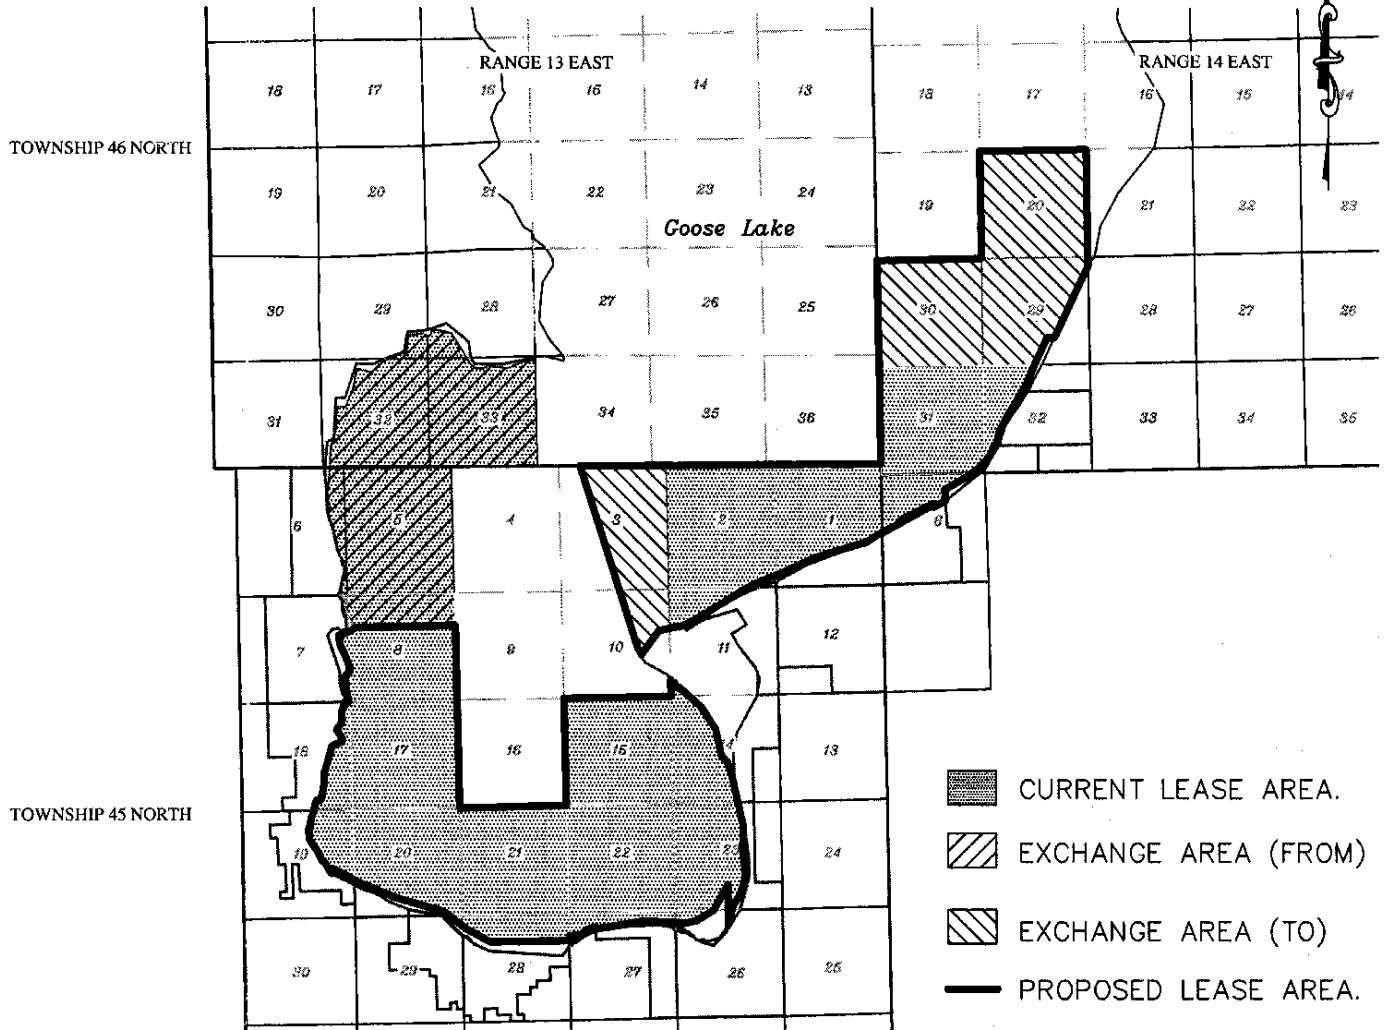

NO SCALE

SITE

GOOSE LAKE LEASE LAND EXCHANGE

NO SCALE

LOCATION

MAP SOURCE: USGS QUAD

This Exhibit is solely for purposes of generally defining the lease premises, is based on unverified information provided by the Lessee or other parties and is not intended to be, nor shall it be construed as, a waiver or limitation of any State interest in the subject or any other property.

Exhibit A

PRC 7165
EL CAJON RETIREMENT
RESIDENCE, LP
GRAZING LEASE
MODOC COUNTY