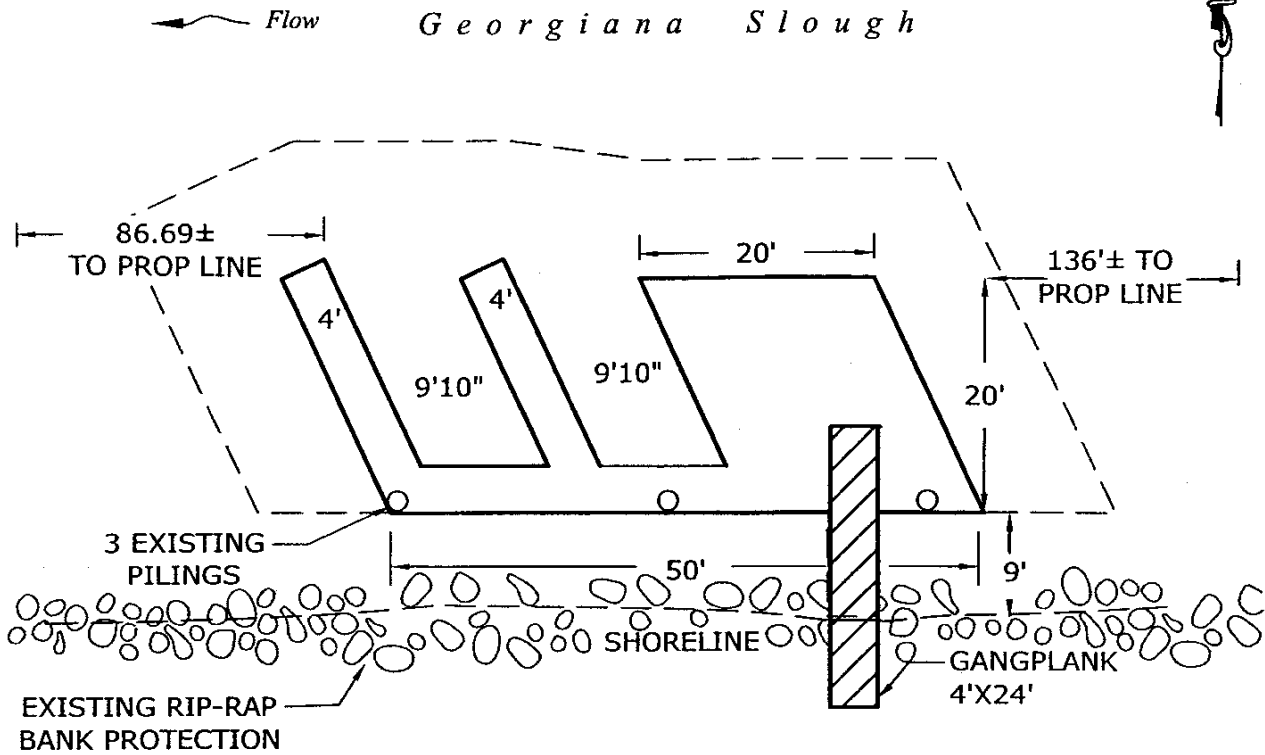

NO SCALE

### SITE

APN 146-0180-033-0000

14260 RIVER ROAD, GEORGIANA SLOUGH

NO SCALE

### LOCATION