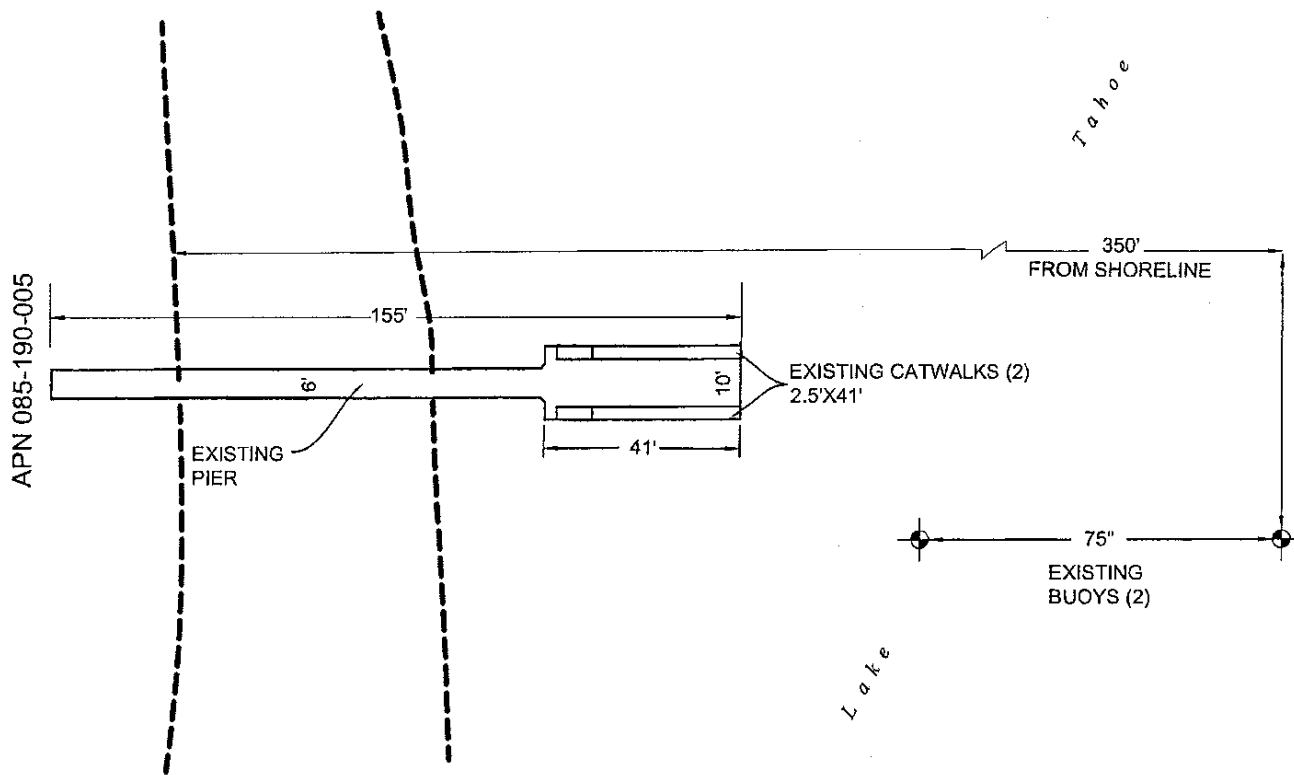

NO SCALE

SITE

3735 IDLEWILD WAY, NEAR HOMEWOOD

NO SCALE

LOCATION

MAP SOURCE: USGS QUAD

Exhibit A

PRC 4185.9
 LONG & SYMON
 APN 085-190-005
 RECREATIONAL PIER LEASE
 PLACER COUNTY

MJ 10/09

This Exhibit is solely for purposes of generally defining the lease premises, is based on unverified information provided by the Lessee or other parties and is not intended to be, nor shall it be construed as, a waiver or limitation of any State interest in the subject or any other property.