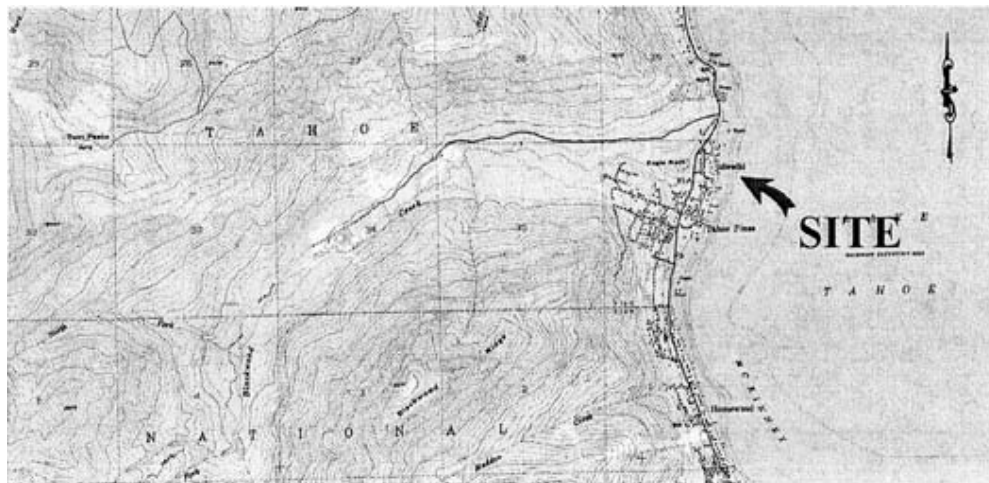

NO SCALE

SITE

3735 IDLEWILD WAY, NEAR HOMEWOOD

NO SCALE

LOCATION

MAP SOURCE: USGS QUAD

Exhibit A

PRC 4185.9
 LONG & SYMON
 APN 085-190-005
 RECREATIONAL PIER LEASE
 PLACER COUNTY