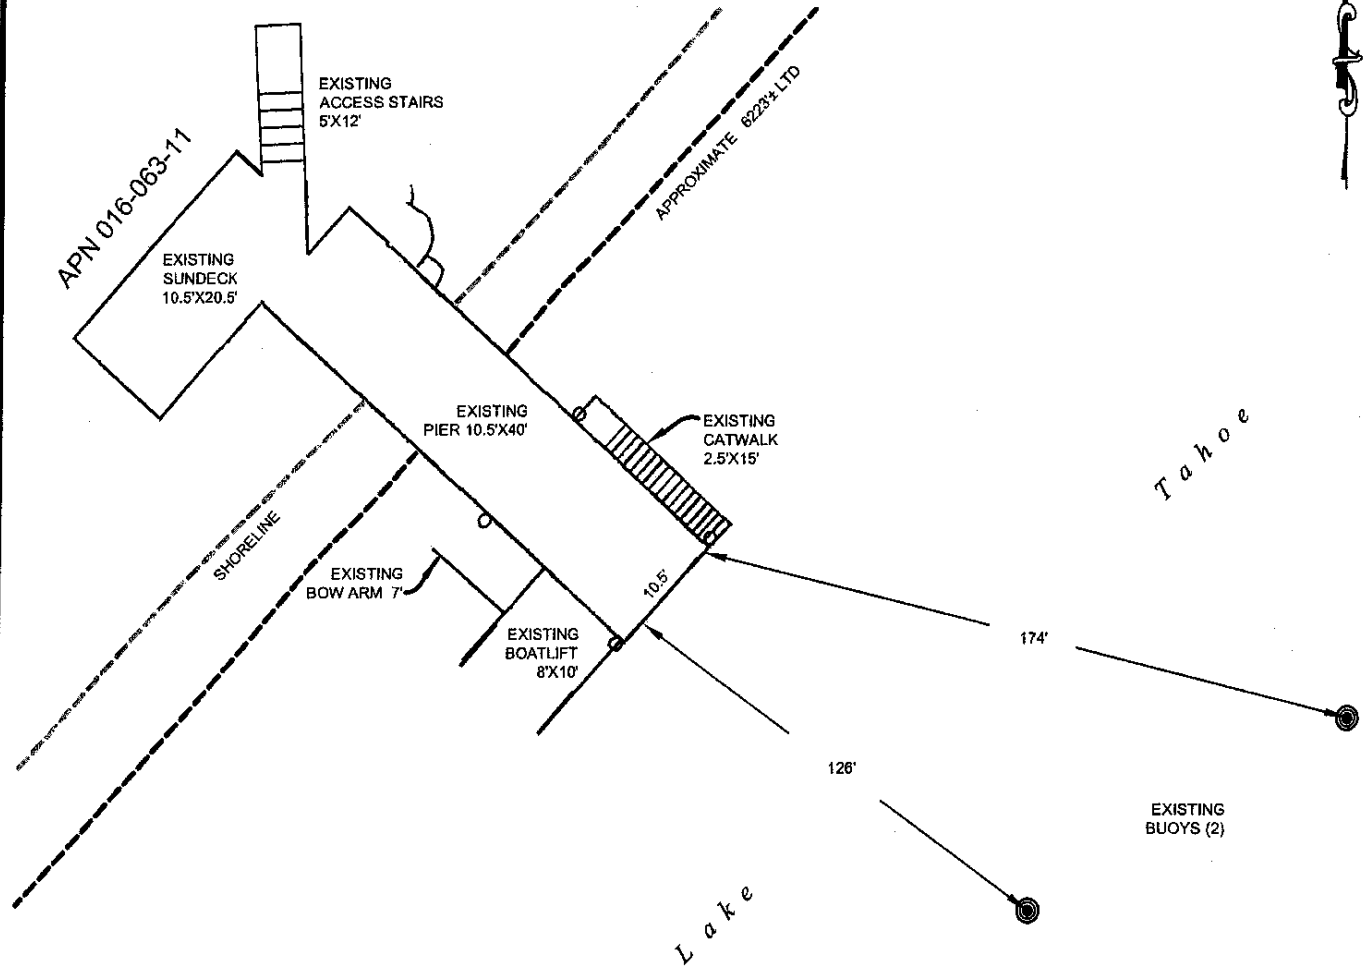

NO SCALE

SITE

8321 MEEKS BAY AVENUE, MEEKS BAY

NO SCALE

LOCATION

MAP SOURCE: USGS QUAD

Exhibit A

WP 7513.9
 HEISHIMA TRUSTEES
 APN 016-063-11
 RECREATIONAL PIER LEASE
 EL DORADO COUNTY

MJJ 12/09

This Exhibit is solely for purposes of generally defining the lease premises, is based on unverified information provided by the Lessee or other parties and is not intended to be, nor shall it be construed as, a waiver or limitation of any State interest in the subject or any other property.