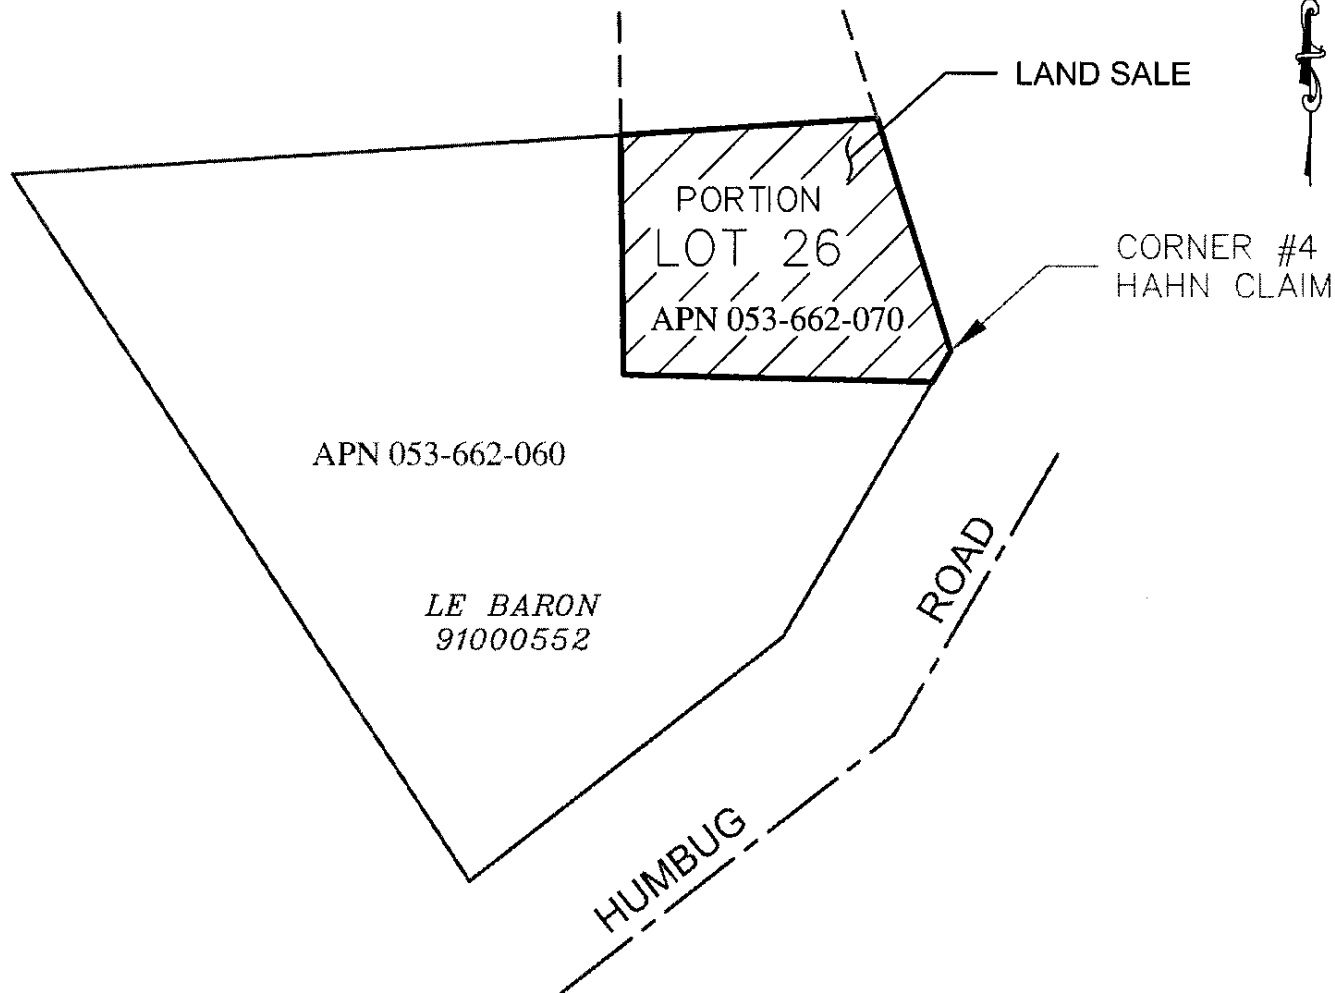

NO SCALE

SITE

LIEU LANDS

PORTION OF LOT 26, SECTION 21, T45N, R7W, MDM.

NO SCALE

LOCATION

MAP SOURCE: USGS QUAD

Exhibit A

SA 5766
 TERRI LEBARON
 APN 053-662-060, 070
 LAND SALE
 LIEU LANDS
 SISKIYOU COUNTY

This Exhibit is solely for purposes of generally defining the lease premises, is based on unverified information provided by the Lessee or other parties and is not intended to be, nor shall it be construed as, a waiver or limitation of any State interest in the subject or any other property.