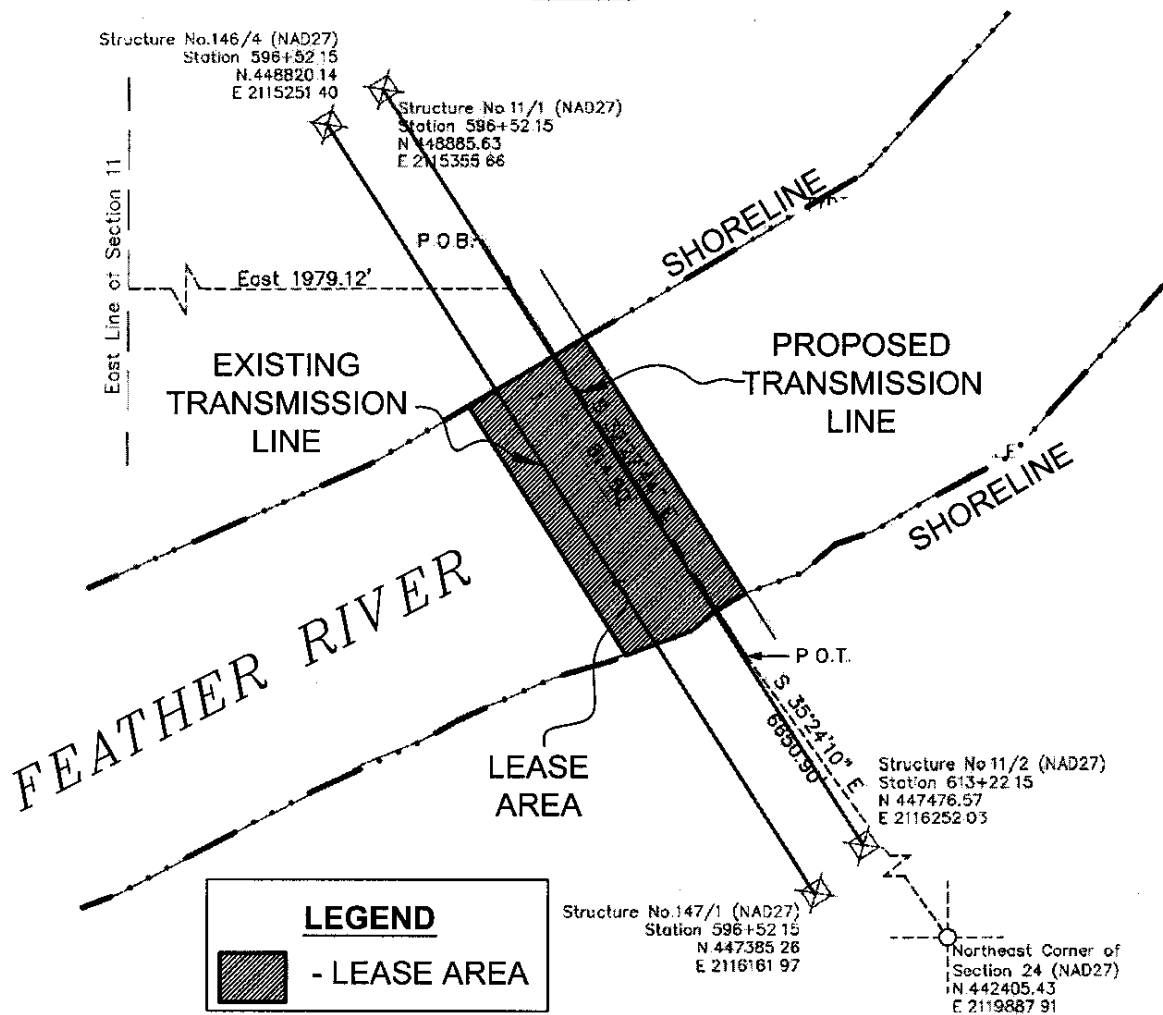

NO SCALE

SITE

LEGEND

- LEASE AREA

FEATHER RIVER NEAR NICOLAUS

NO SCALE

LOCATION

MAP SOURCE: USGS QUAD

Exhibit A

W 25919
WESTERN AREA POWER
ADMINISTRATION
GENERAL LEASE -
PUBLIC AGENCY USE
SUTTER COUNTY

This Exhibit is solely for purposes of generally defining the lease premises, is based on unverified information provided by the Lessee or other parties and is not intended to be, nor shall it be construed as, a waiver or limitation of any State interest in the subject or any other property.