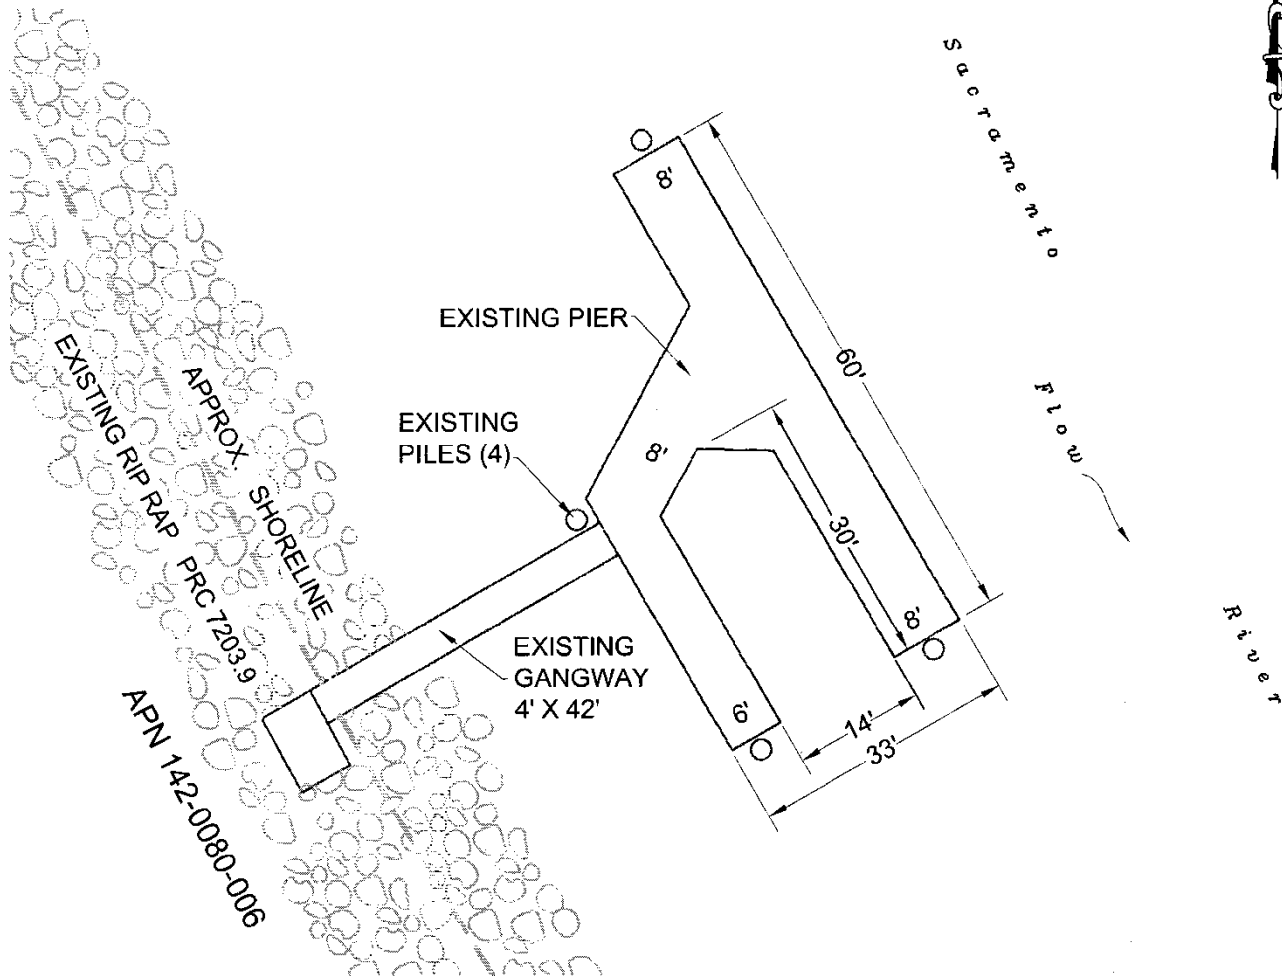

NO SCALE

# SITE

APN 142-0080-006. STATE HWY 160, NEAR VERNON

NO SCALE

# LOCATION

MAP SOURCE: USGS QUAD