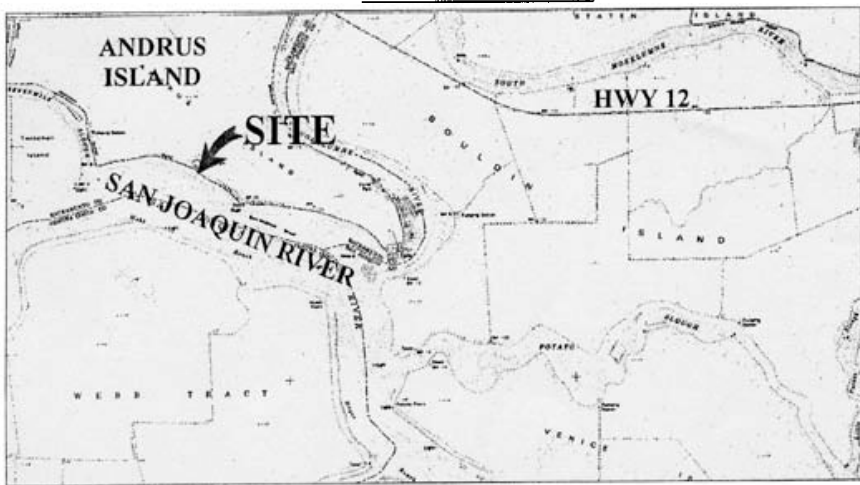

NO SCALE

SITE

*ALL STRUCTURES ARE EXISTING

841 W. Brannan Island Road

NO SCALE

LOCATION

MAP SOURCE: USGS QUAD

Exhibit A

PRC 2409.1
 KEY LEASE CORPORATION, INC.
 DBA SPINDRIFT MARINA
 APN 156-0120-027
 GENERAL LEASE
 COMMERCIAL USE
 SACRAMENTO COUNTY

MIF 9/01/09

This Exhibit is solely for purposes of generally defining the lease premises, is based on unverified information provided by the Lessee or other parties and is not intended to be, nor shall it be construed as, a waiver or limitation of any State interest in the subject or any other property.