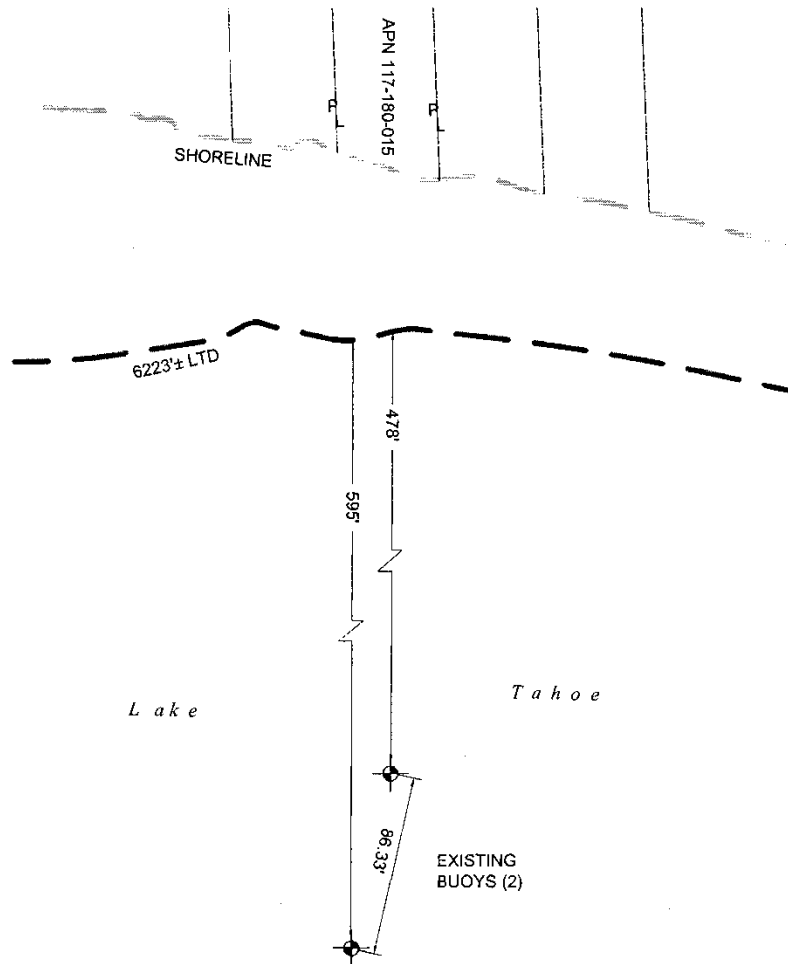

NO SCALE

SITE

7750 NORTH LAKE BLVD., TAHOE VISTA

NO SCALE

LOCATION

MAP SOURCE: USGS QUAD

This Exhibit is solely for purposes of generally defining the lease premises, is based on unverified information provided by the Lessee or other parties and is not intended to be, nor shall it be construed as, a waiver or limitation of any State interest in the subject or any other property.

Exhibit A

W 26096
SHAW
APN 117-180-015
RECREATIONAL PIER LEASE
PLACER COUNTY

MJJ 10/09