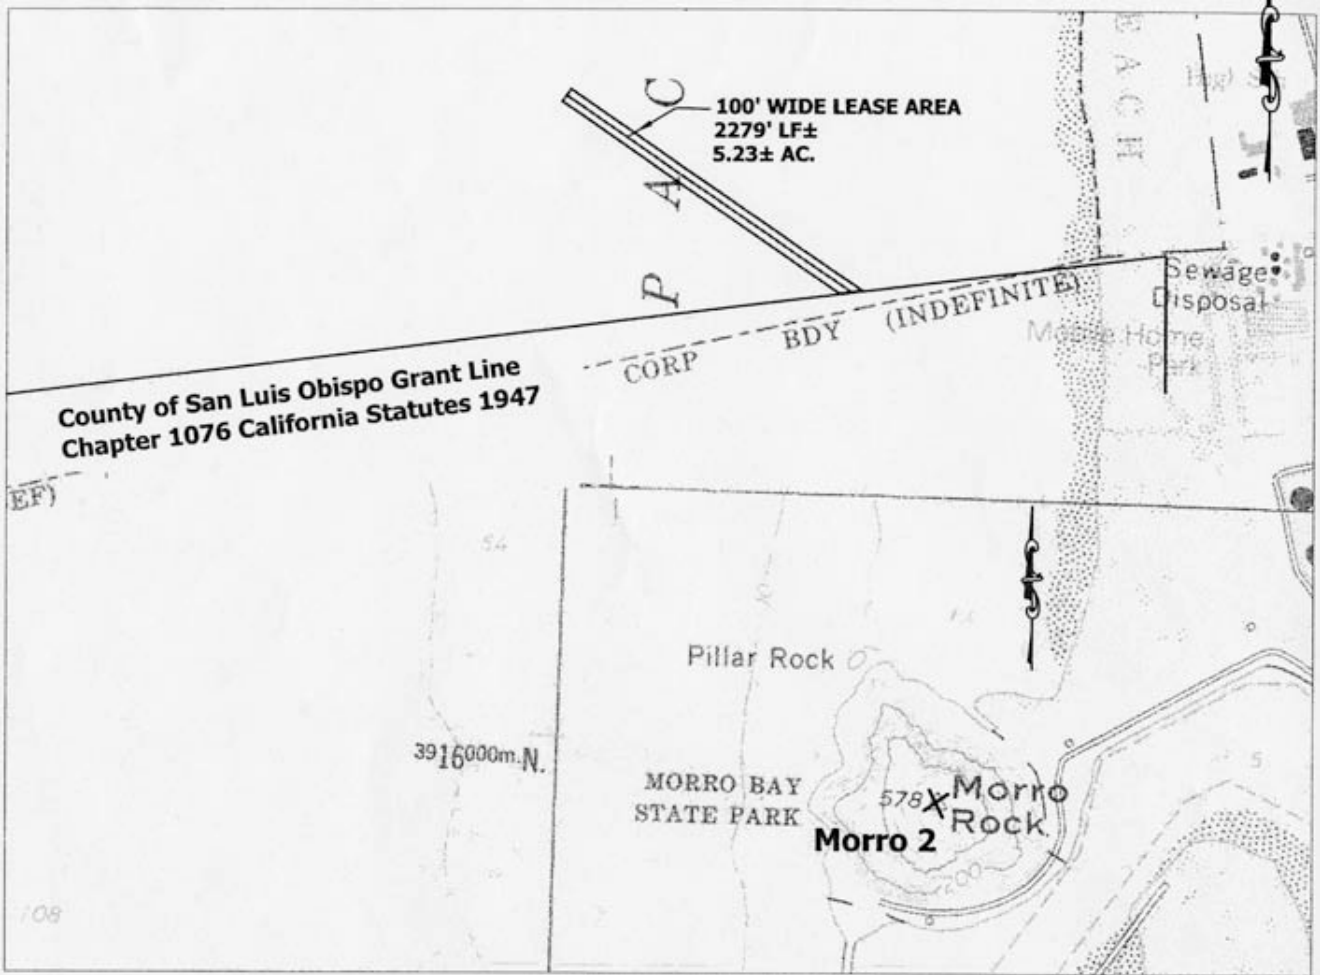

NO SCALE

SITE

DUKE ENERGY MORRO BAY LLC

NO SCALE

LOCATION

Exhibit A

WP 1390
 Duke Energy Morro Bay LLC
 INDUSTRIAL USE
 ESTERO BAY
 SAN LUIS OBISPO CO.

This Exhibit is solely for purposes of generally defining the lease premises, is based on unverified information provided by the Lessee or other parties and is not intended to be, nor shall it be construed as, a waiver or limitation of any State interest in the subject or any other property.