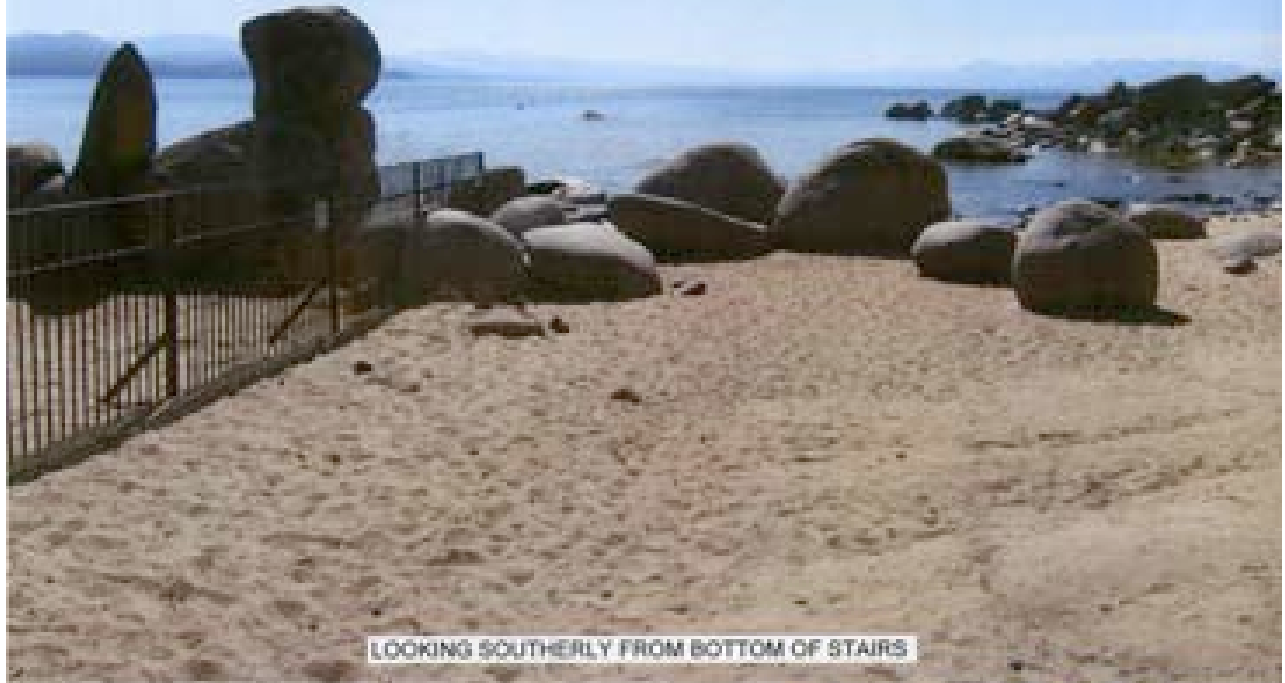

**EXHIBIT M**

**FENCE AT LOW WATER**

(OCTOBER 8, 2009)

LOOKING SOUTHERLY FROM BOTTOM OF STAIRS

LOOKING NORTHEASTERLY FROM LOW WATER (8223.0' LTD)