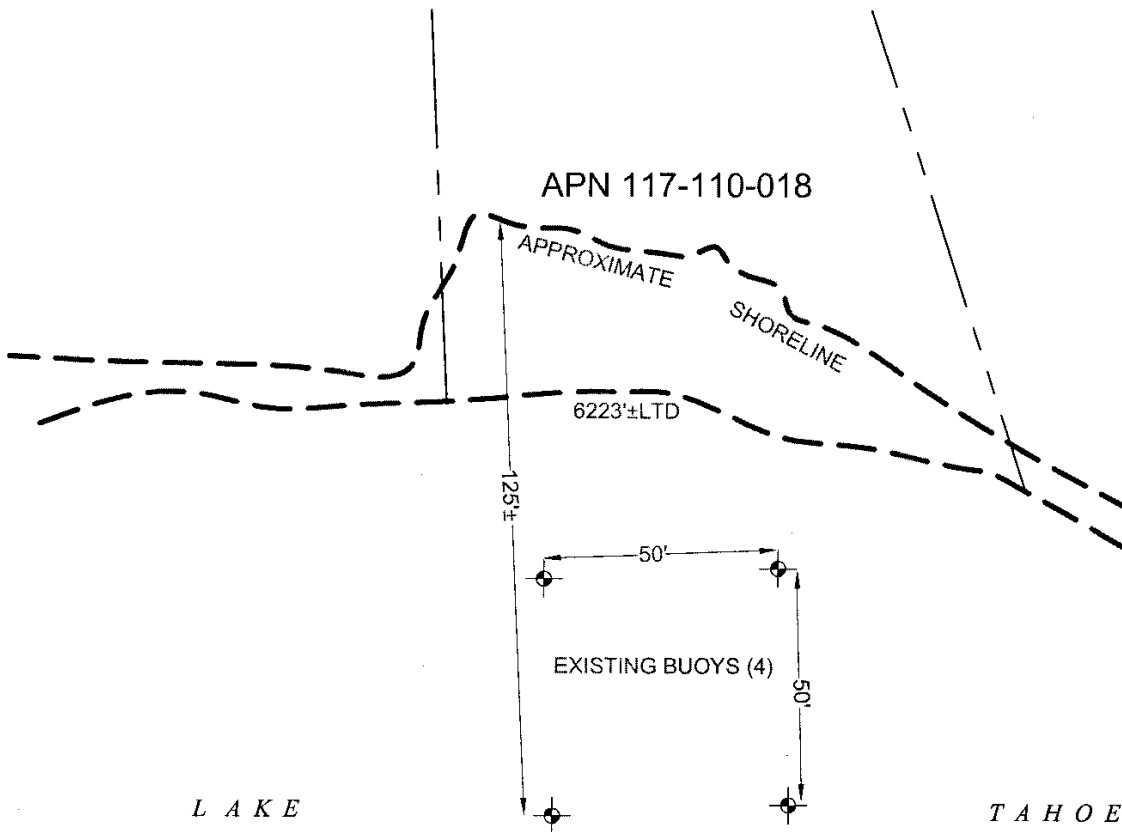

NO SCALE

SITE

7260 NORTH LAKE BLVD., TAHOE VISTA

NO SCALE

LOCATION

MAP SOURCE: USGS QUAD

Exhibit A

PRC 7743.1
 LAKE CANYON LIMITED
 PARTNERSHIP
 APN 117-110-018
 GENERAL LEASE
 RECREATIONAL USE
 PLACER COUNTY