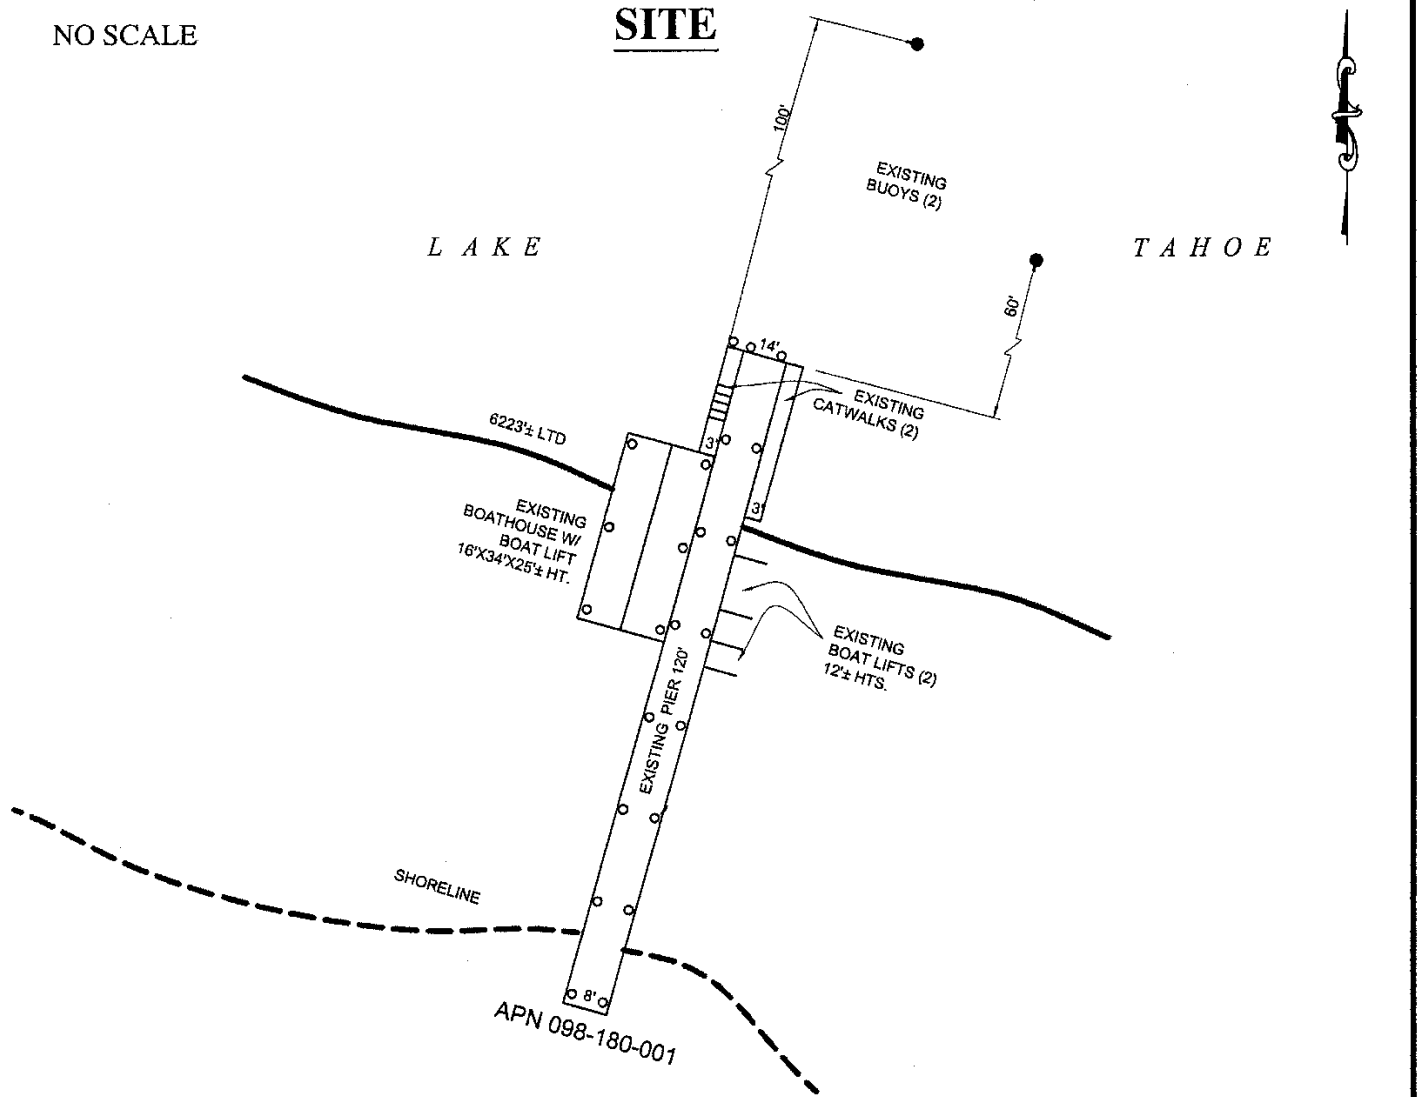

NO SCALE

SITE

6650 WEST LAKE BLVD., NEAR TAHOMA

NO SCALE

LOCATION

Exhibit A

PRC 3787.9
 LOCKWOOD, TRUSTEES
 APN 098-180-001
 RECREATIONAL PIER LEASE
 PLACER COUNTY

This Exhibit is solely for purposes of generally defining the lease premises, is based on unverified information provided by the Lessee or other parties and is not intended to be, nor shall it be construed as, a waiver or limitation of any State interest in the subject or any other property.