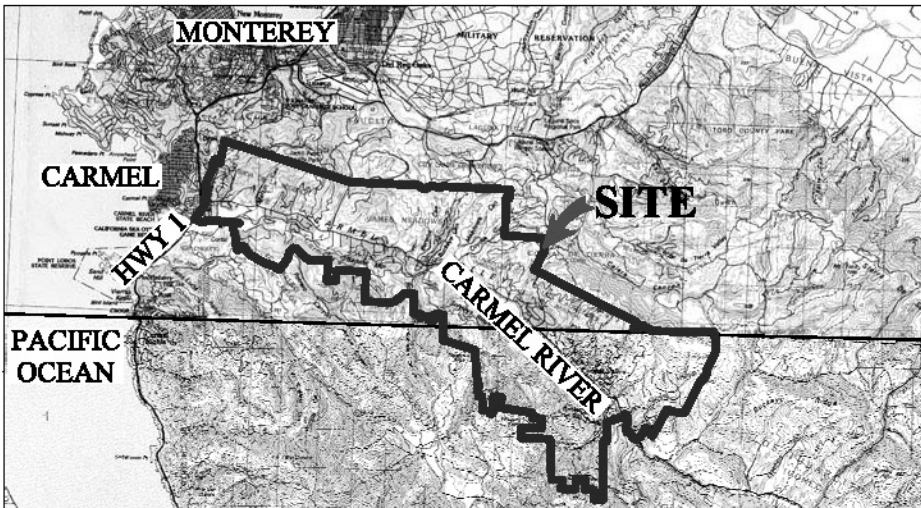

NO SCALE

SITE

Proposed Incorporation of the Town of Carmel Valley

NO SCALE

LOCATION

MAP SOURCE: USGS QUAD

Exhibit A

W 2400.203
 LAFCO OF MONTEREY
 COUNTY
 MONTEREY COUNTY

This Exhibit is solely for purposes of generally defining the proposed town limits, is based on unverified information provided by LAFCO of Monterey Co. and is not intended to be, nor shall it be construed as, a waiver or limitation of any State interest in the subject or any other property.