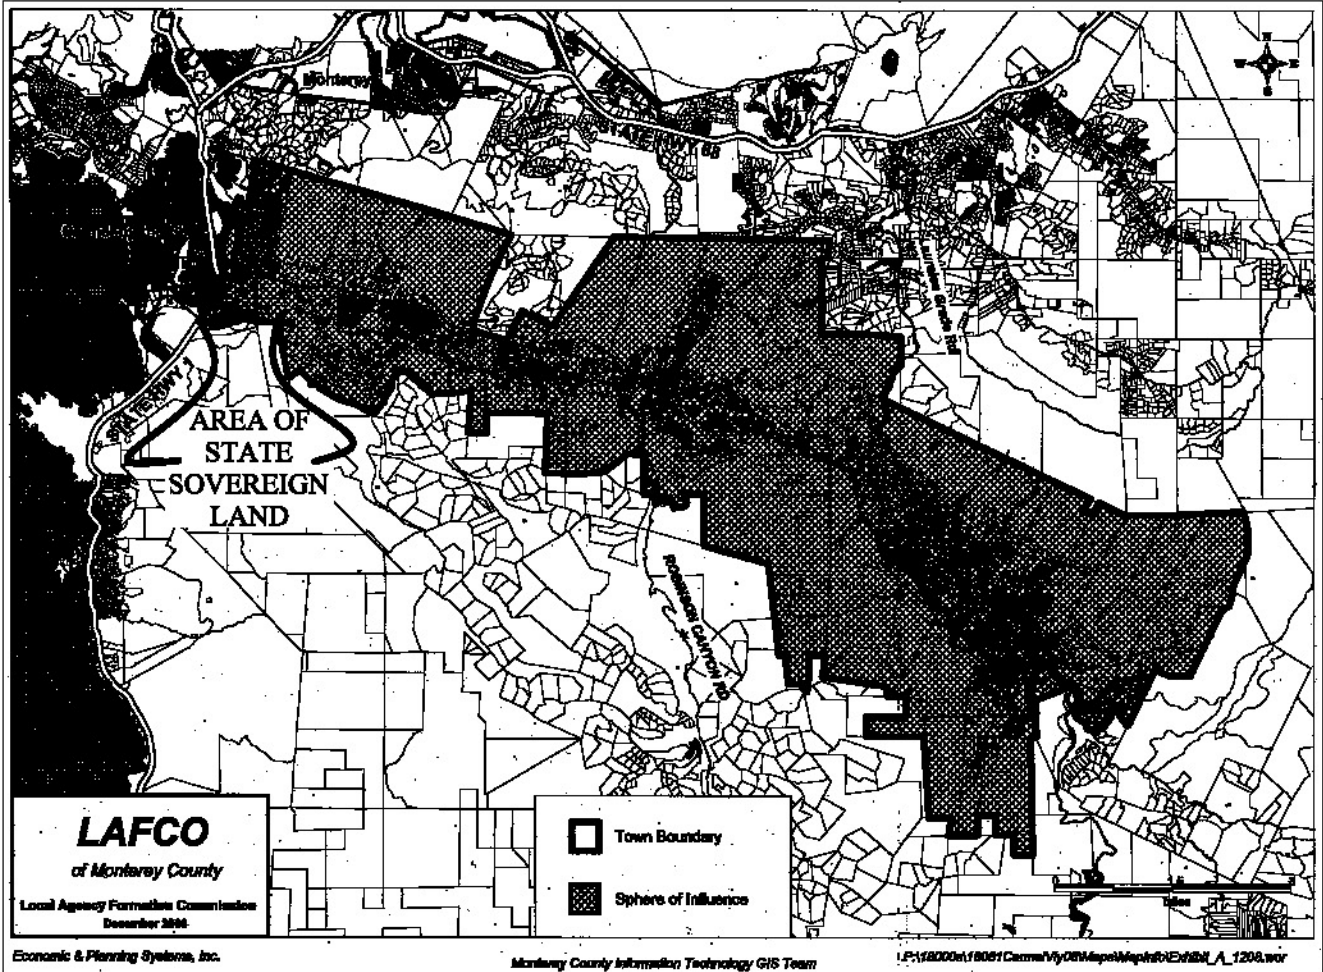

NO SCALE

SITE

Proposed Incorporation of the Town of Carmel Valley

NO SCALE

LOCATION

MAP SOURCE: USGS QUAD

Exhibit A

W 2400.203
 LAFCO OF MONTEREY
 COUNTY
 MONTEREY COUNTY

This Exhibit is solely for purposes of generally defining the proposed town limits, is based on unverified information provided by LAFCO of Monterey Co. and is not intended to be, nor shall it be construed as, a waiver or limitation of any State interest in the subject or any other property.