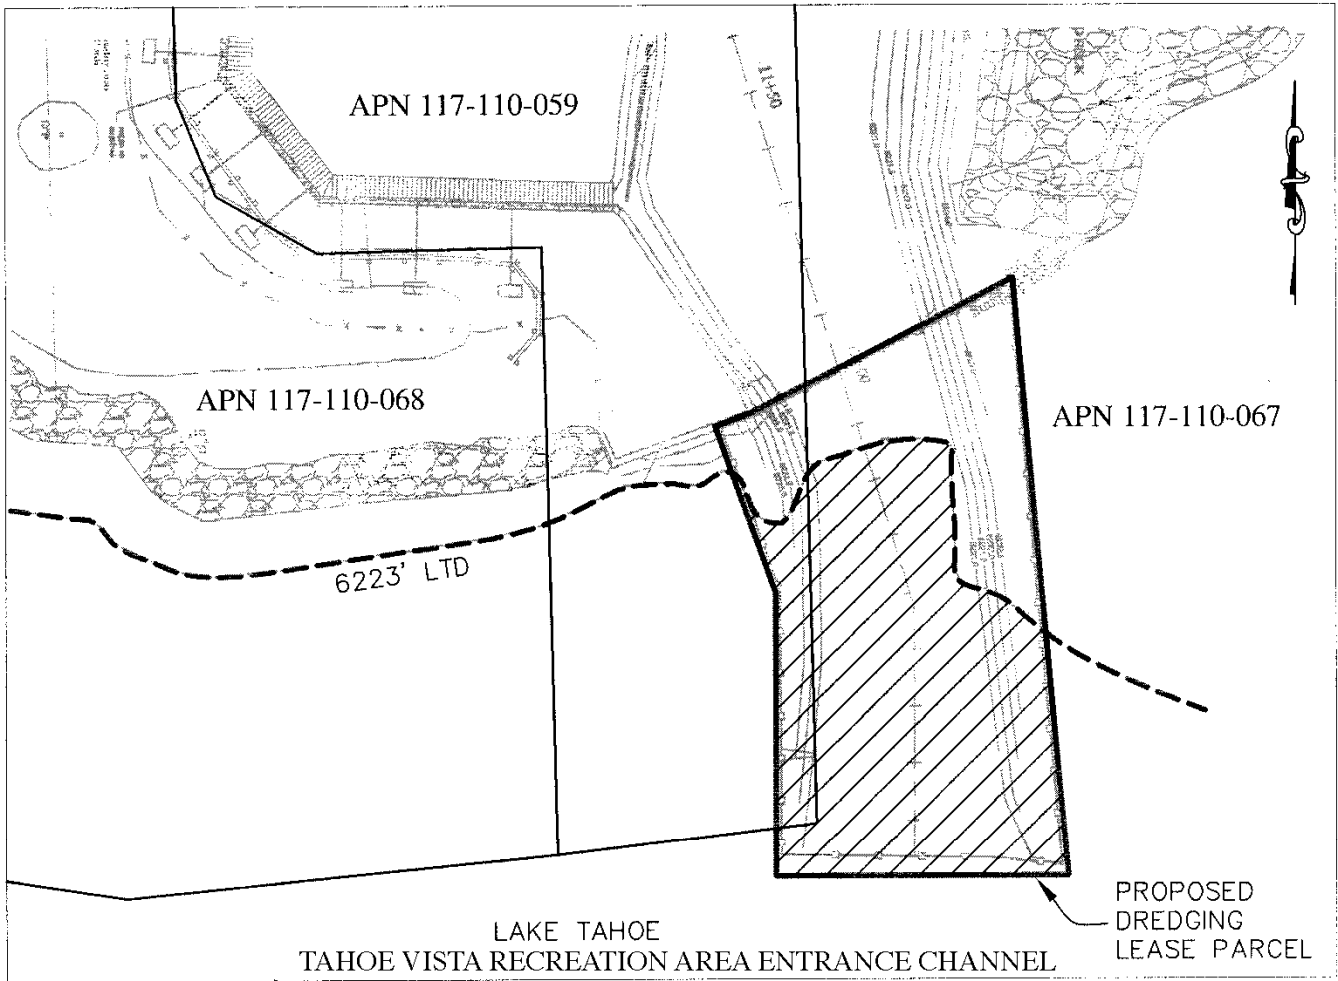

NO SCALE

SITE

7010 NORTH LAKE BLVD., NEAR TAHOE VISTA

NO SCALE

LOCATION

This Exhibit is solely for purposes of generally defining the lease premises, is based on unverified information provided by the Lessee or other parties and is not intended to be, nor shall it be construed as, a waiver or limitation of any State interest in the subject or any other property.

Exhibit A

PRC 7368.9
 NORTH TAHOE PUBLIC
 UTILITY DISTRICT
 APN 117-110-056,
 059,067,068
 DREDGING LEASE
 PLACER COUNTY

SITE

DJF 03/09