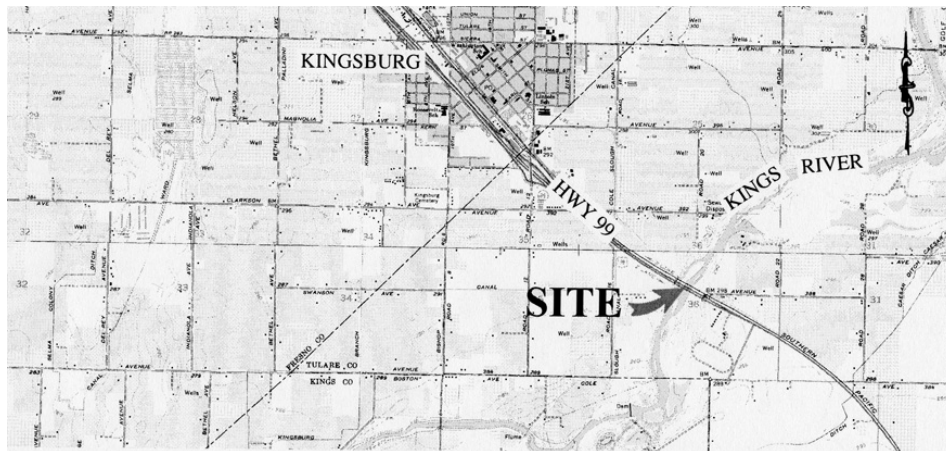

## HWY 99, KINGS RIVER, NEAR KINGSBURG

NO SCALE

# LOCATION

MAP SOURCE: USGS QUAD

# Exhibit A

WP 6918.9  
 CALTRANS  
 STREETS AND HIGHWAYS  
 CODE SECTION 101.5  
 KINGS RIVER  
 TULARE COUNTY

This Exhibit is solely for purposes of generally defining the lease premises, is based on unverified information provided by the Lessee or other parties and is not intended to be, nor shall it be construed as, a waiver or limitation of any State interest in the subject or any other property.