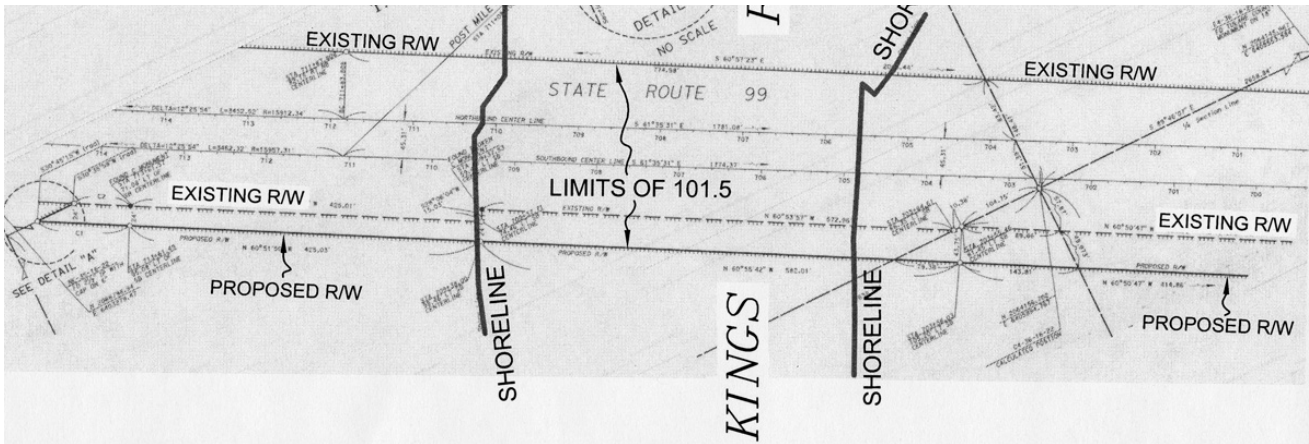

## HWY 99, KINGS RIVER, NEAR KINGSBURG

NO SCALE

# LOCATION

MAP SOURCE: USGS QUAD

# Exhibit A

WP 6918.9  
 CALTRANS  
 STREETS AND HIGHWAYS  
 CODE SECTION 101.5  
 KINGS RIVER  
 TULARE COUNTY

This Exhibit is solely for purposes of generally defining the lease premises, is based on unverified information provided by the Lessee or other parties and is not intended to be, nor shall it be construed as, a waiver or limitation of any State interest in the subject or any other property.