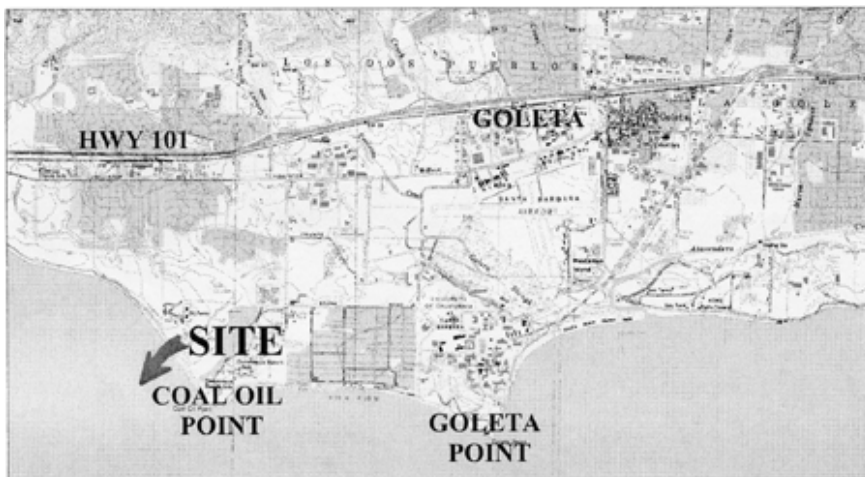

NO SCALE

SITE

Pacific Ocean, near Coal Oil Point, Goleta

NO SCALE

LOCATION

MAP SOURCE: USGS QUAD

Exhibit A

PRC 3904.1
 VENOCO, INC.
 GENERAL LEASE
 INDUSTRIAL USE
 SANTA BARBARA COUNTY

This Exhibit is solely for purposes of generally defining the lease premises, is based on unverified information provided by the Lessee or other parties and is not intended to be, nor shall it be construed as, a waiver or limitation of any State interest in the subject or any other property.