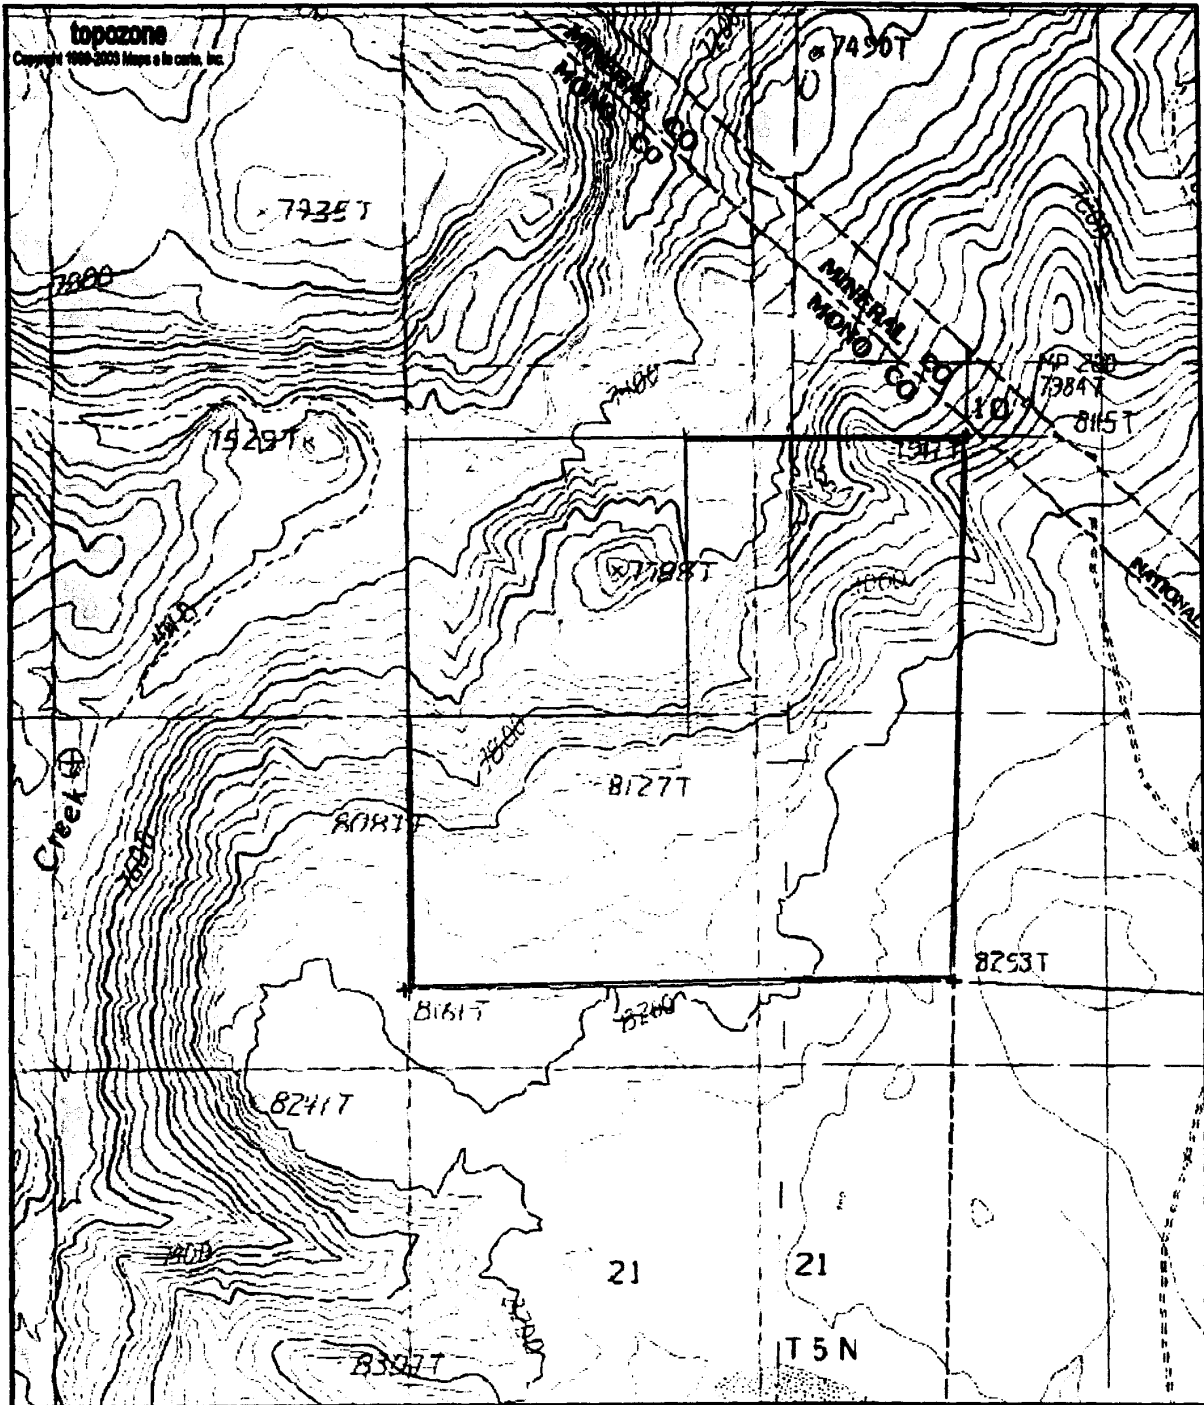

EXHIBIT A

PRC 8742.2

LOCATION MAP

UTM 11 324580E 4240028N (NAD27)
USGS DOME HILL (CA,NV) Quadrangle
Projection is UTM Zone 11 NAD83 Datum