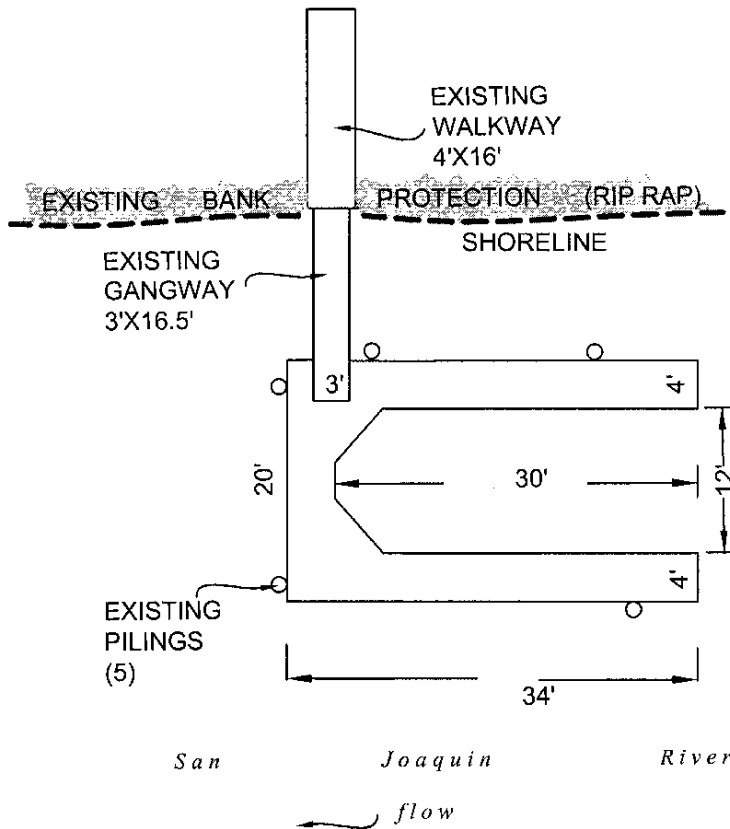

NO SCALE

SITE

APN 156-0140-012

651 WEST BRANNAN ISLAND ROAD, ISLETON

NO SCALE

LOCATION

MAP SOURCE: USGS QUAD

Exhibit A

PRC 5614.9
 HOLMES TRUST
 APN 156-0140-012
 GENERAL LEASE -
 RECREATIONAL & PROTECTIVE
 STRUCTURE USE
 SACRAMENTO COUNTY

MJJ 01/09

This Exhibit is solely for purposes of generally defining the lease premises, is based on unverified information provided by the Lessee or other parties and is not intended to be, nor shall it be construed as, a waiver or limitation of any State interest in the subject or any other property.