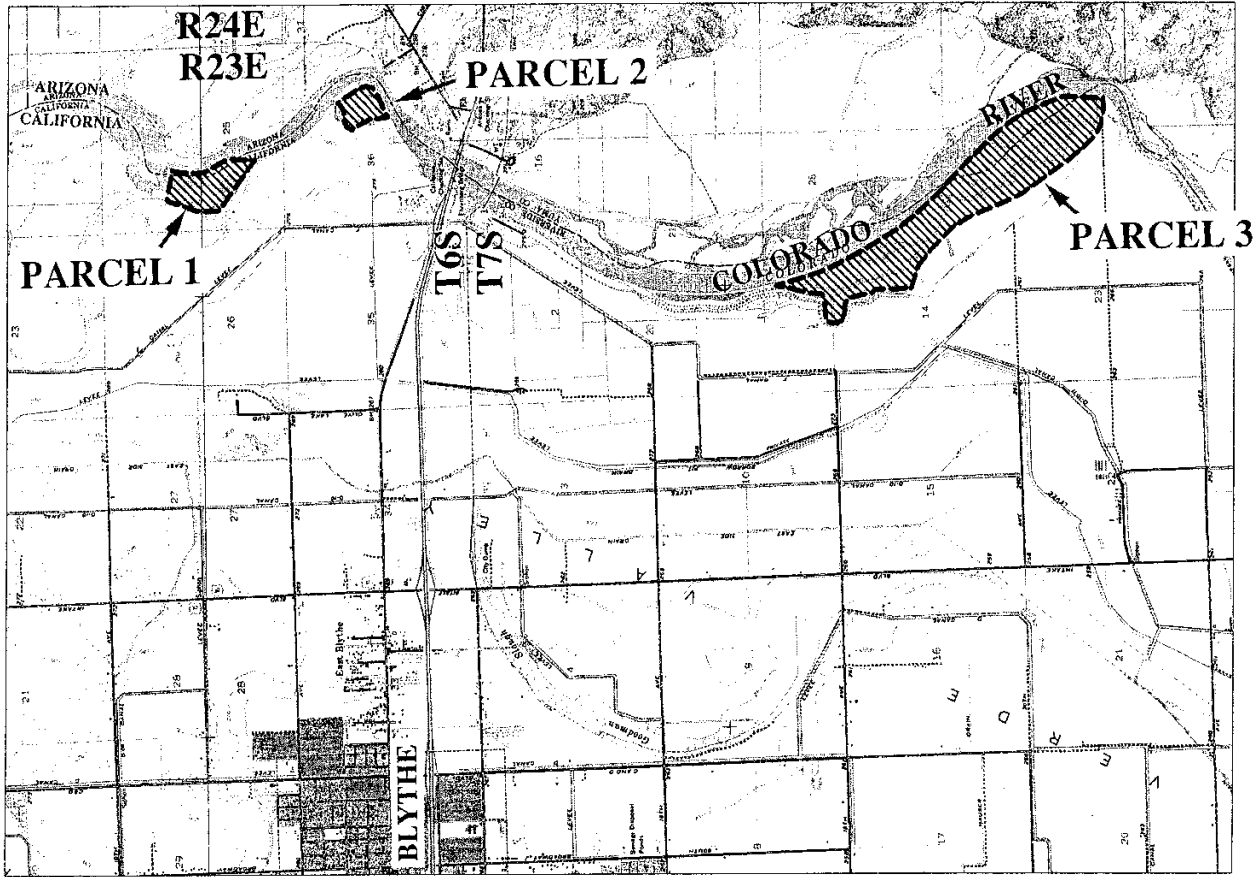

NO SCALE

SITE

GOOSE FLATS AND BIG HOLE AREAS, NEAR BLYTHE

NO SCALE

LOCATION

MAP SOURCE: USGS QUAD

Exhibit A

PRC 7191.9
 CALIFORNIA
 DEPARTMENT OF FISH
 AND GAME
 GENERAL LEASE -
 PUBLIC AGENCY USE
 RIVERSIDE COUNTY