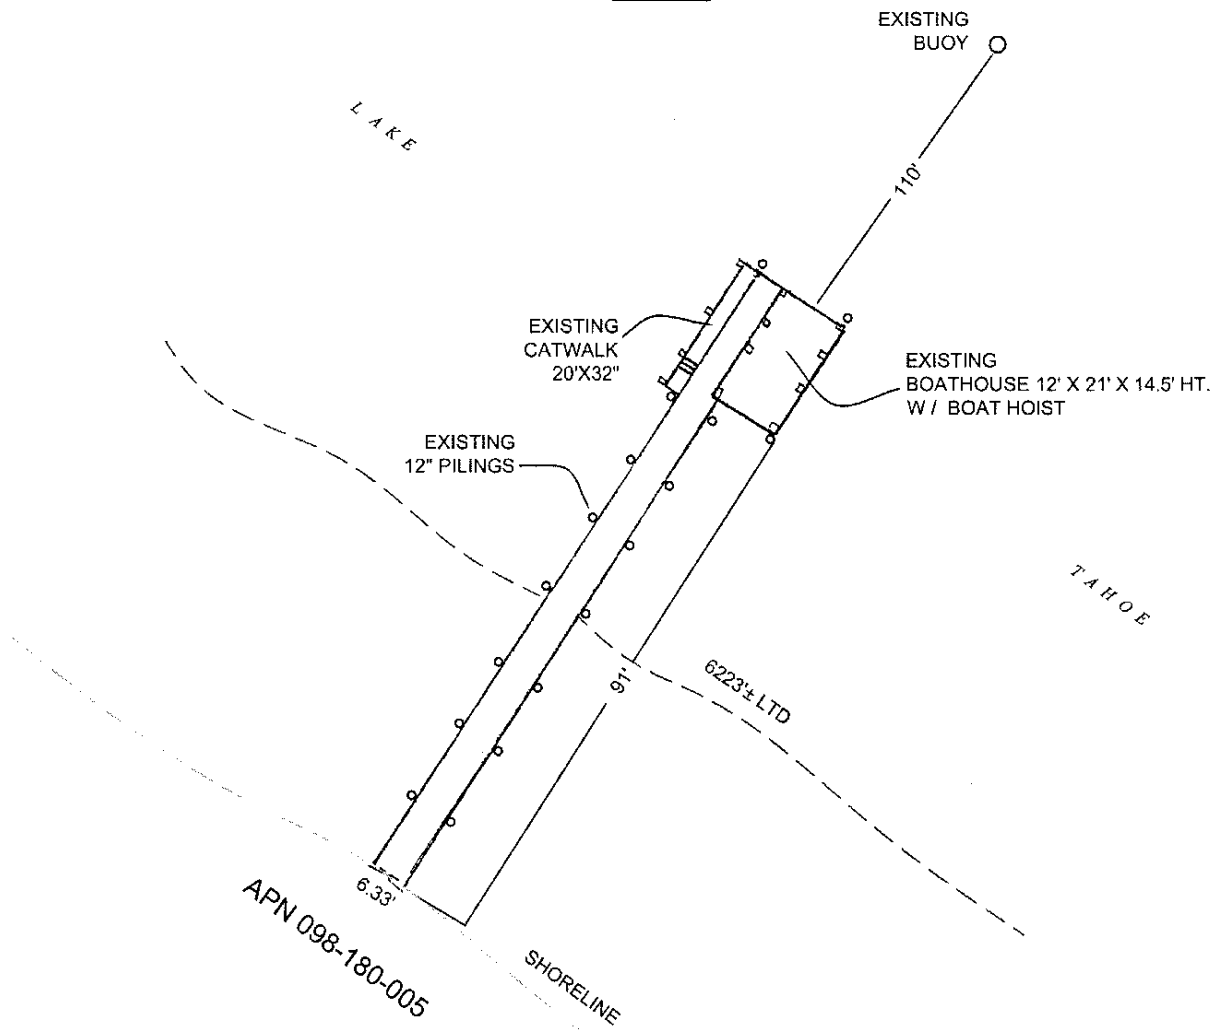

NO SCALE

SITE

6690 WEST LAKE BOULEVARD, NEAR TAHOMA

NO SCALE

LOCATION

Exhibit A

WP 3660.9
 MEIER
 APN 098-180-005
 RECREATIONAL PIER LEASE
 PLACER COUNTY

This Exhibit is solely for purposes of generally defining the lease premises, is based on unverified information provided by the Lessee or other parties and is not intended to be, nor shall it be construed as, a waiver or limitation of any State interest in the subject or any other property.