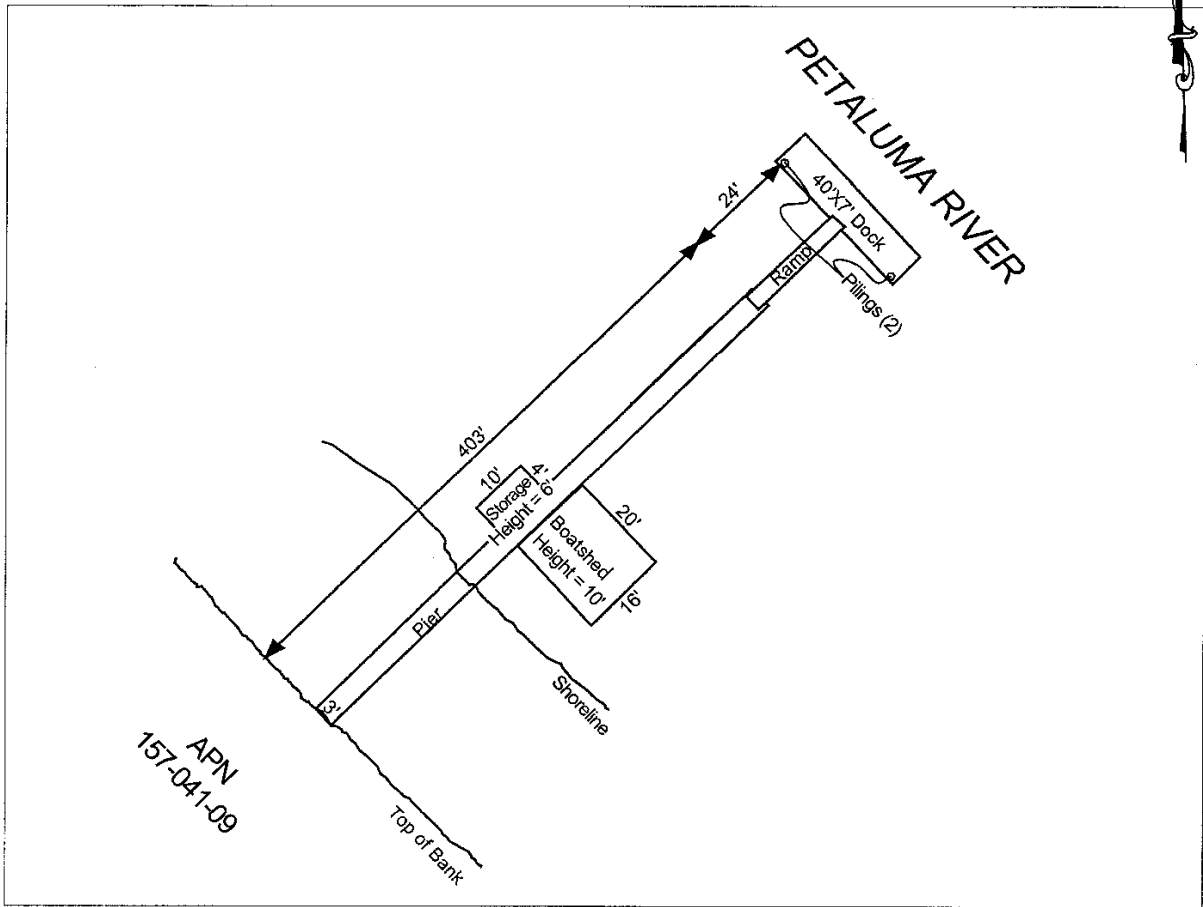

NO SCALE

SITE

37 Havenwood Road, Novato

NO SCALE

LOCATION

MAP SOURCE: USGS QUAD

Exhibit A

WP 3679.1
 WHITE
 APN 157-041-09
 GENERAL LEASE
 RECREATIONAL USE
 MARIN COUNTY

MJF 10/9/03

This Exhibit is solely for purposes of generally defining the lease premises, is based on unverified information provided by the Lessee or other parties and is not intended to be, nor shall it be construed as, a waiver or limitation of any State interest in the subject or any other property.