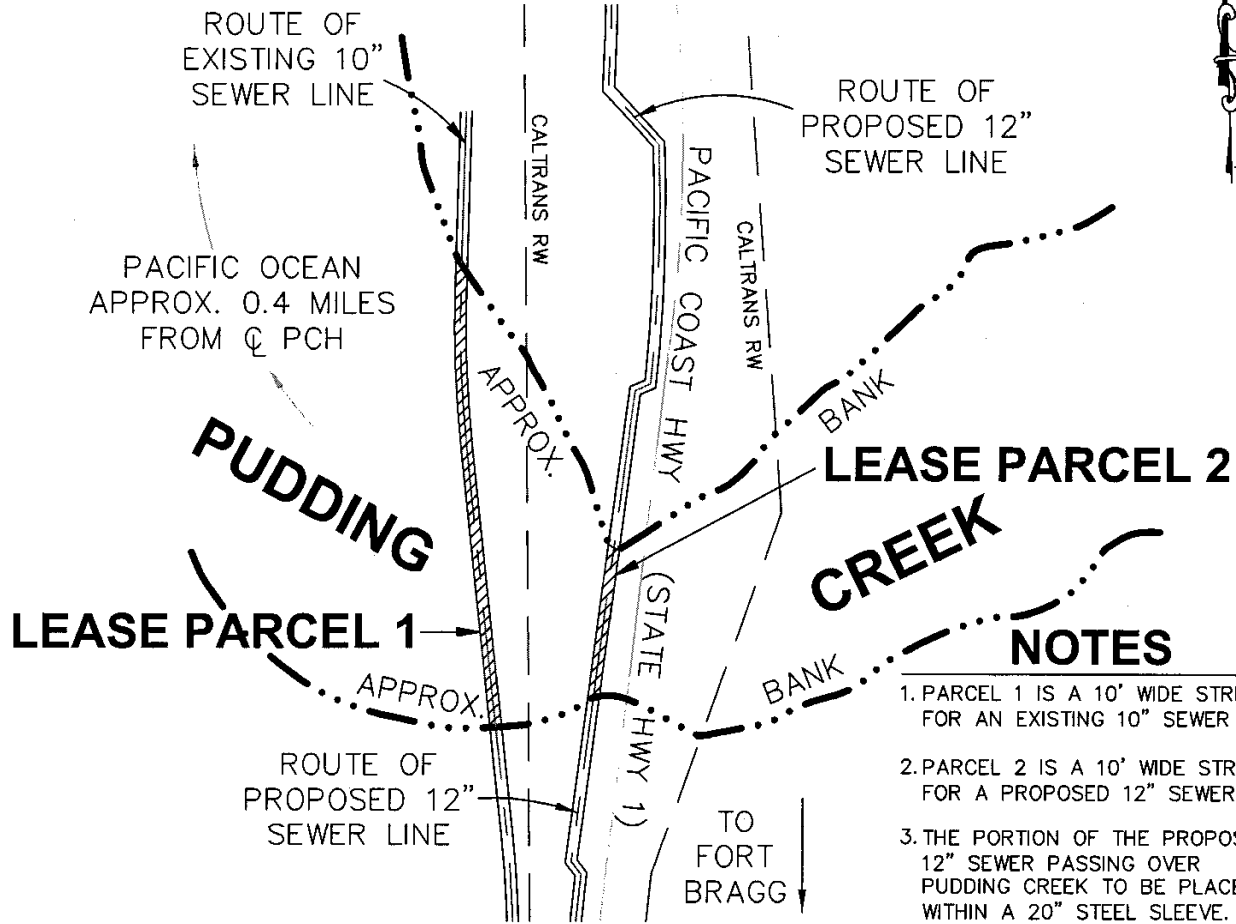

NO SCALE

SITE

PACIFIC COAST HWY OVER PUDDING CREEK, FORT BRAGG

NO SCALE

LOCATION

MAP SOURCE: USGS QUAD

Exhibit A

WP 4793
 CITY OF FORT BRAGG
 GENERAL LEASE
 PUBLIC AGENCY USE
 MENDOCINO COUNTY

SITE

This Exhibit is solely for purposes of generally defining the lease premises, is based on unverified information provided by the Lessee or other parties and is not intended to be, nor shall it be construed as, a waiver or limitation of any State interest in the subject or any other property.