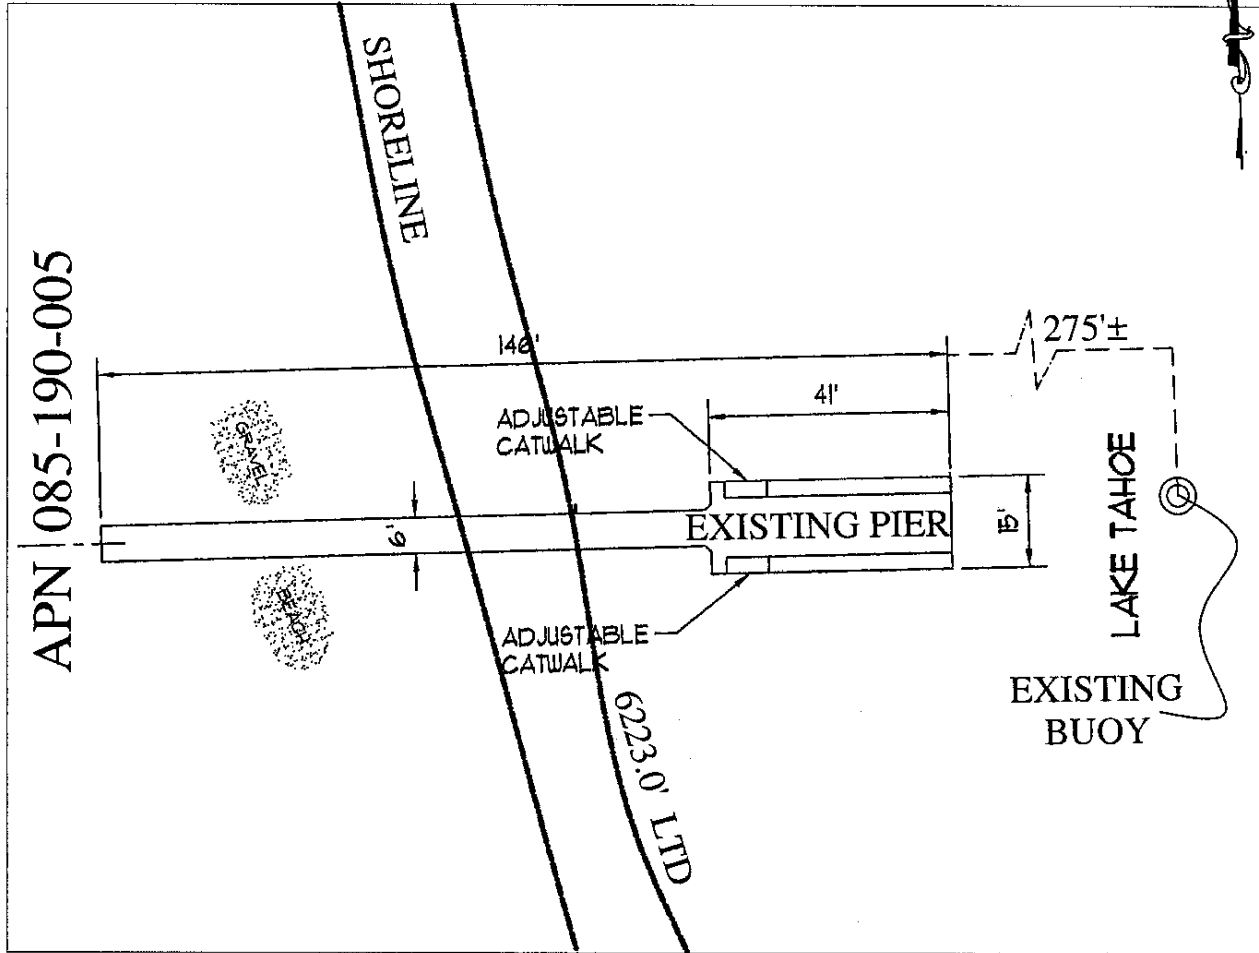

NO SCALE

# SITE

3735 Idlewild Way, near Homewood

NO SCALE

# LOCATION

MAP SOURCE: USGS QUAD

# Exhibit A

PRC 4185.9  
 LONG, ET AL  
 APN 085-190-005  
 RECREATIONAL PIER LEASE  
 PLACER COUNTY

MJF 1/10/08

This Exhibit is solely for purposes of generally defining the lease premises, is based on unverified information provided by the Lessee or other parties and is not intended to be, nor shall it be construed as, a waiver or limitation of any State interest in the subject or any other property.