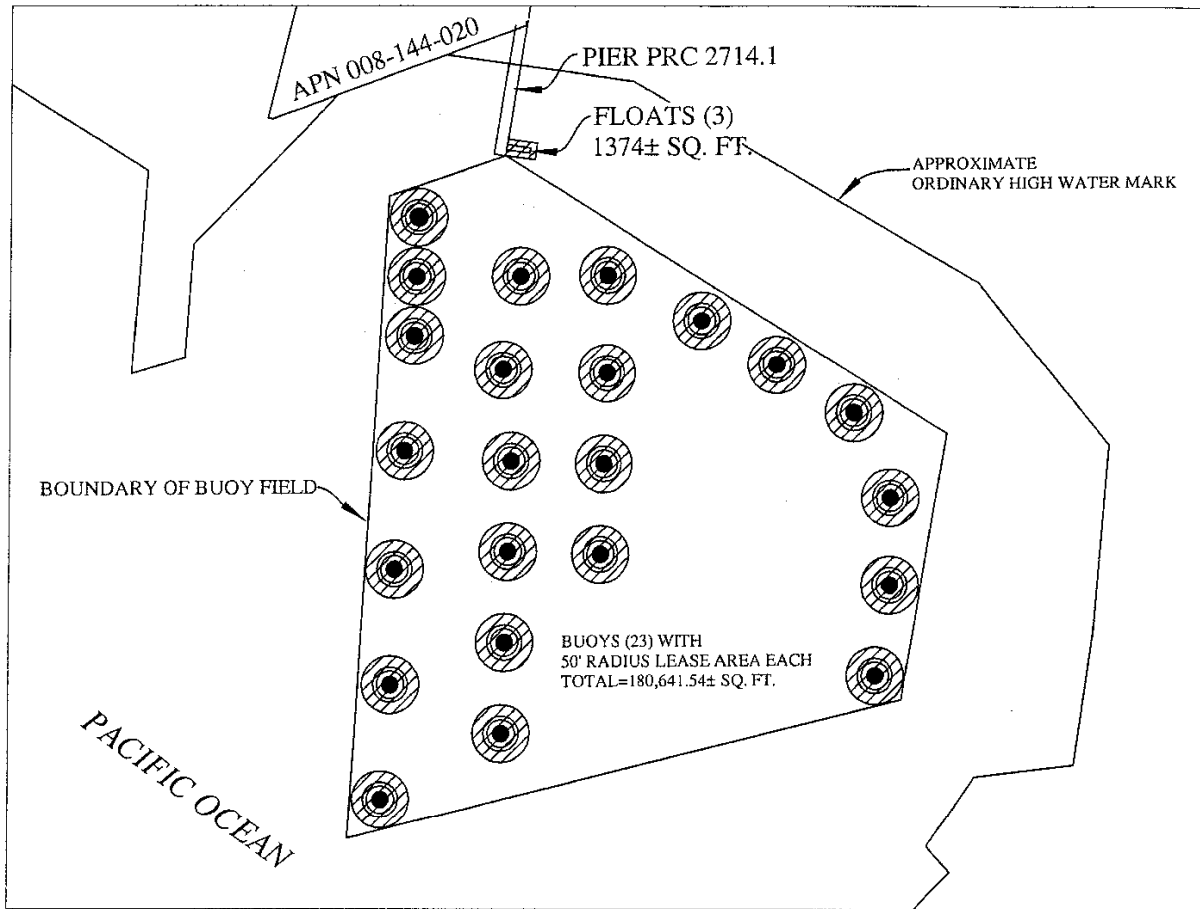

NO SCALE

# SITE

2700 17 MILE DRIVE, PEBBLE BEACH

NO SCALE

# LOCATION

MAP SOURCE: USGS QUAD