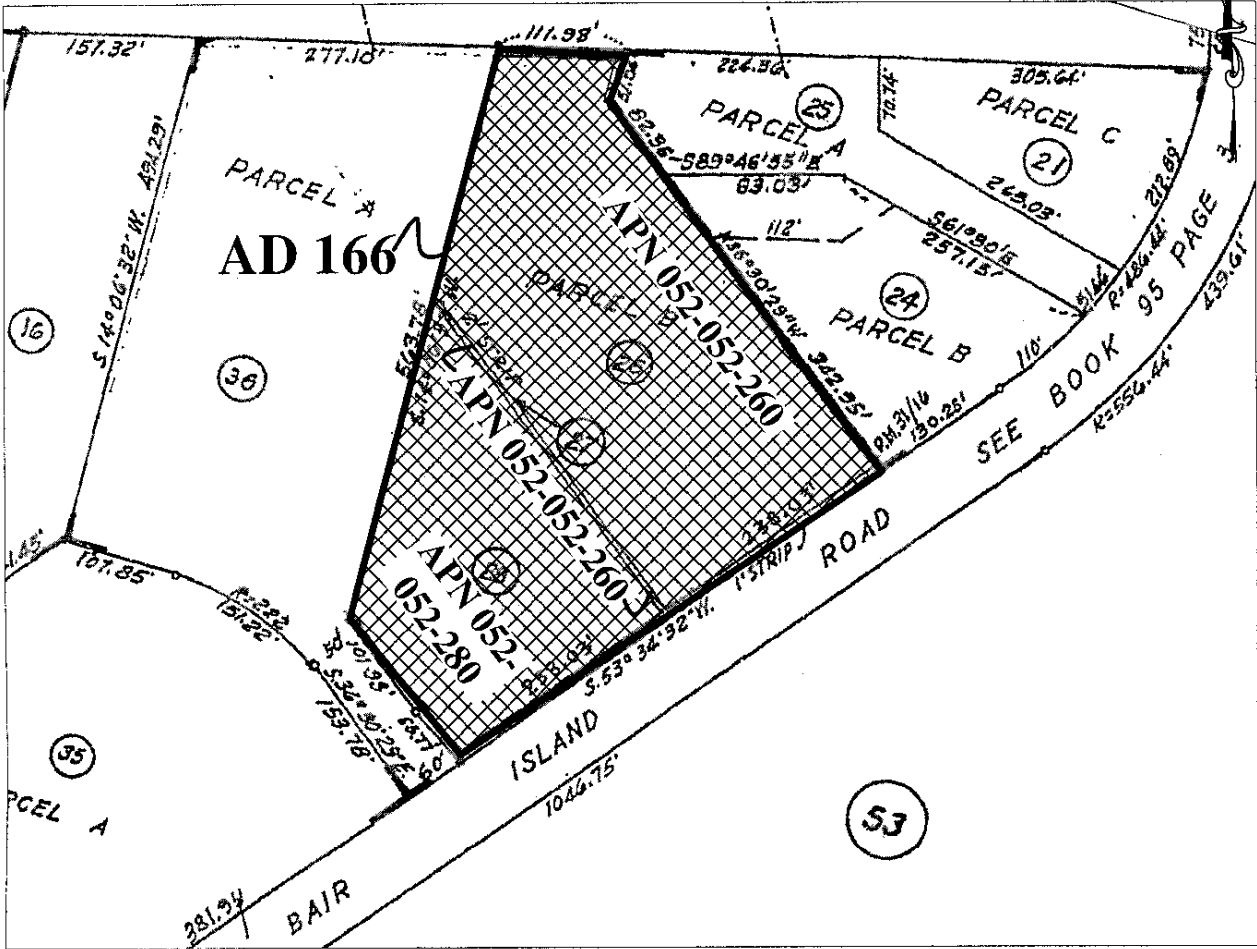

NO SCALE

SITE

Bair Island Road, Redwood City

NO SCALE

LOCATION

MAP SOURCE: USGS QUAD

Exhibit B

AD 166
 BAYPORT MARINA PLAZA
 APN 052-052-260,270,280
 TITLE SETTLEMENT
 SAN MATEO COUNTY

This Exhibit is solely for purposes of generally defining the lease premises, is based on unverified information provided by the Lessee or other parties and is not intended to be, nor shall it be construed as, a waiver or limitation of any State interest in the subject or any other property.