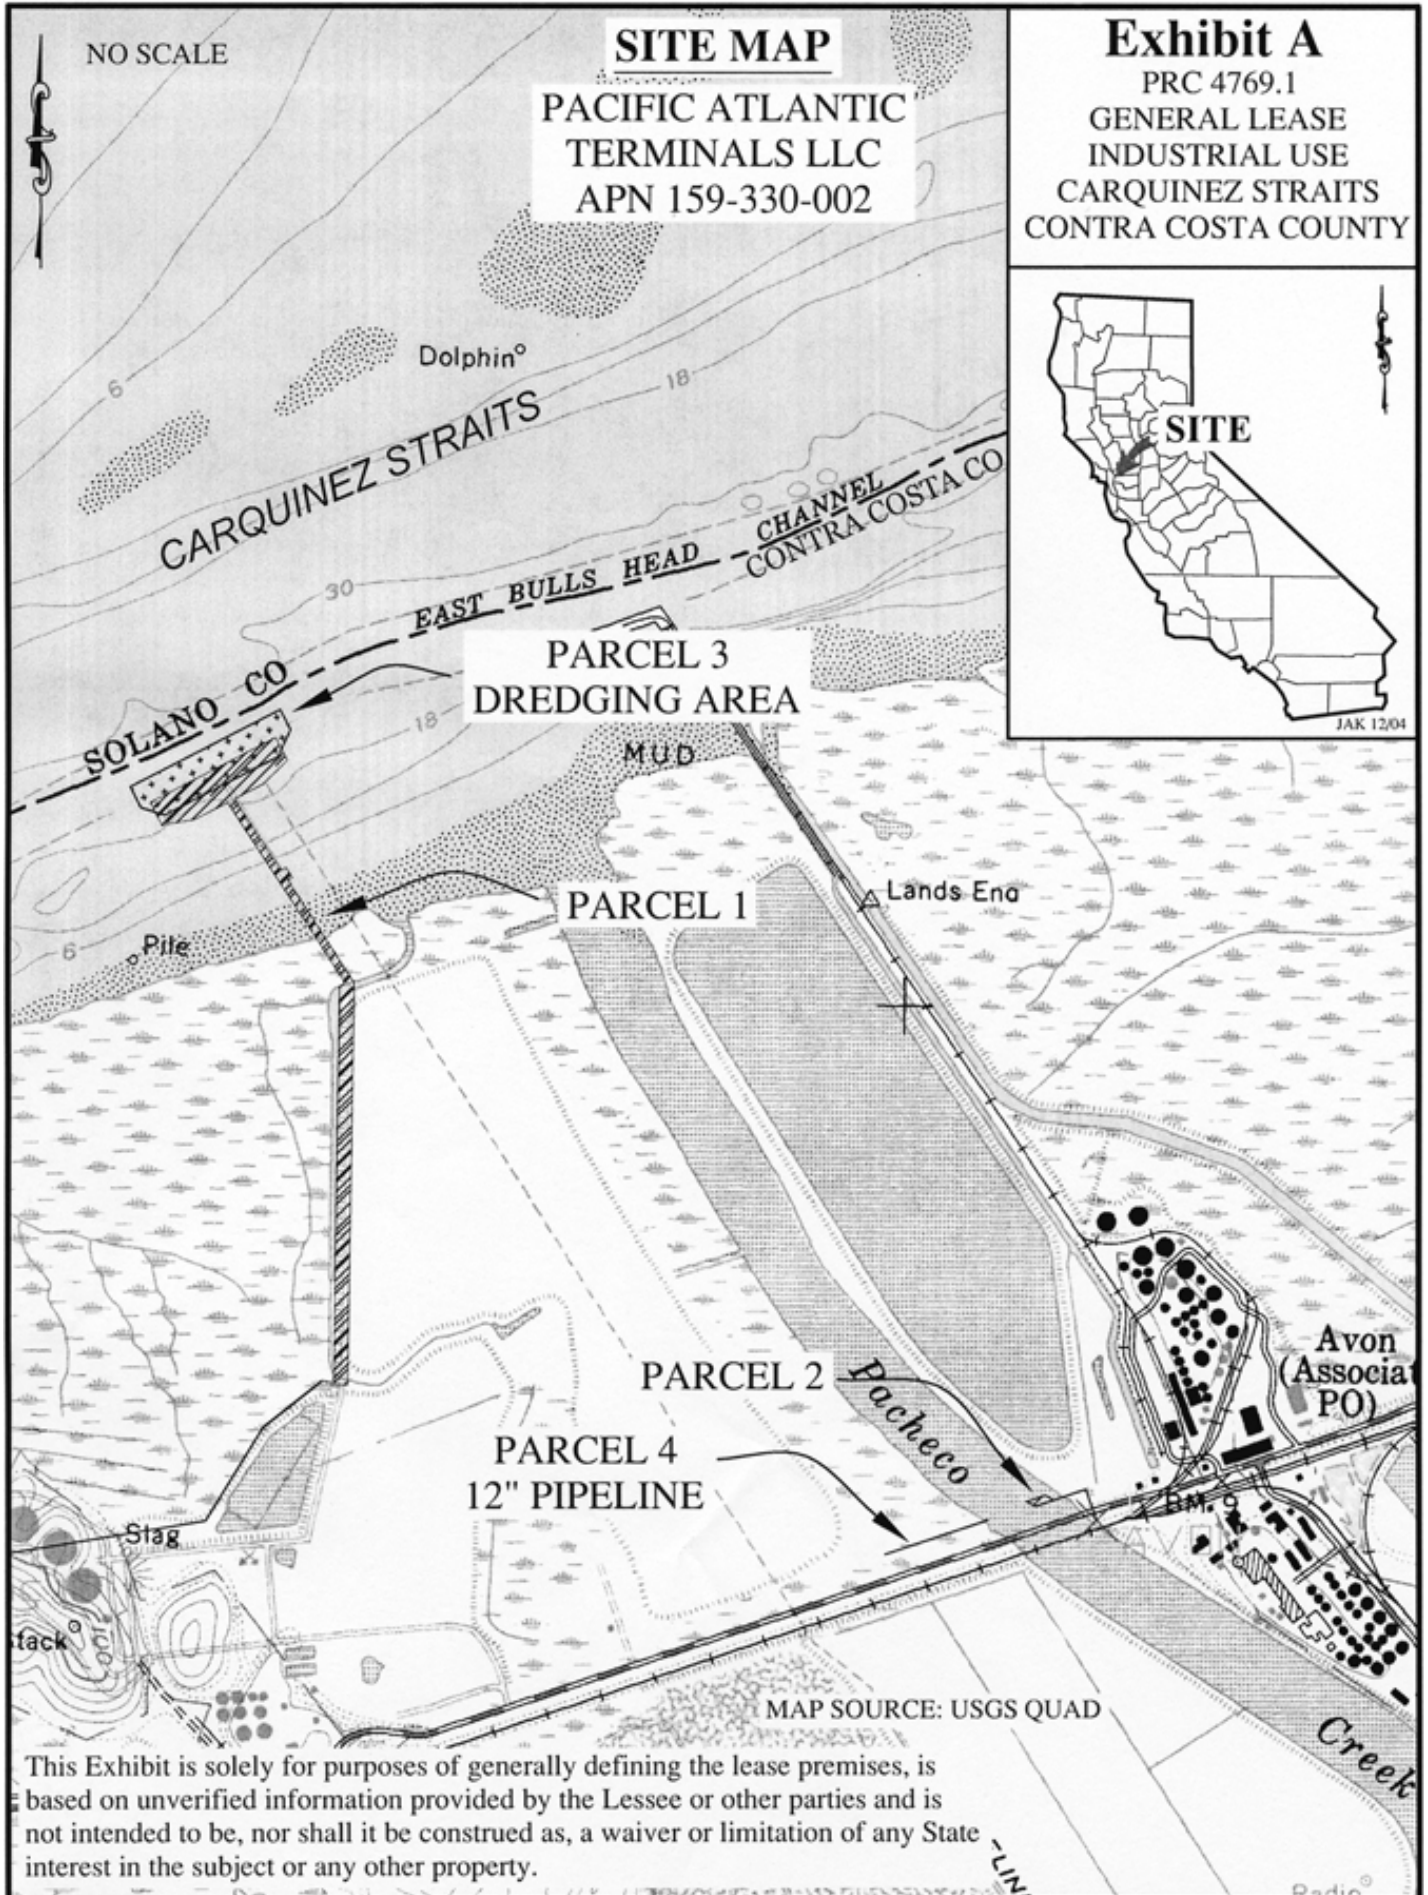

NO SCALE

# SITE MAP

PACIFIC ATLANTIC  
TERMINALS LLC  
APN 159-330-002

**Exhibit A**  
PRC 4769.1  
GENERAL LEASE  
INDUSTRIAL USE  
CARQUINEZ STRAITS  
CONTRA COSTA COUNTY

MAP SOURCE: USGS QUAD

This Exhibit is solely for purposes of generally defining the lease premises, is based on unverified information provided by the Lessee or other parties and is not intended to be, nor shall it be construed as, a waiver or limitation of any State interest in the subject or any other property.