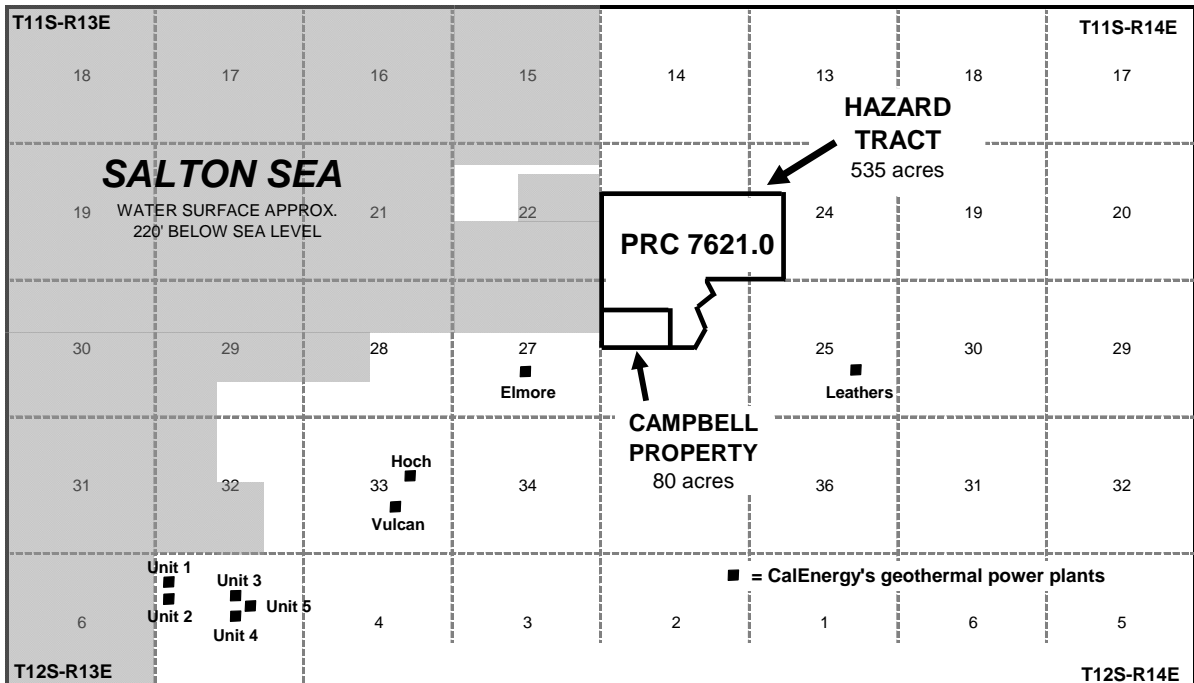

EXHIBIT A

LOCATION MAP
STATE GEOTHERMAL
RESOURCES LEASE
PRC 7621.0
Salton Sea Field
IMPERIAL COUNTY