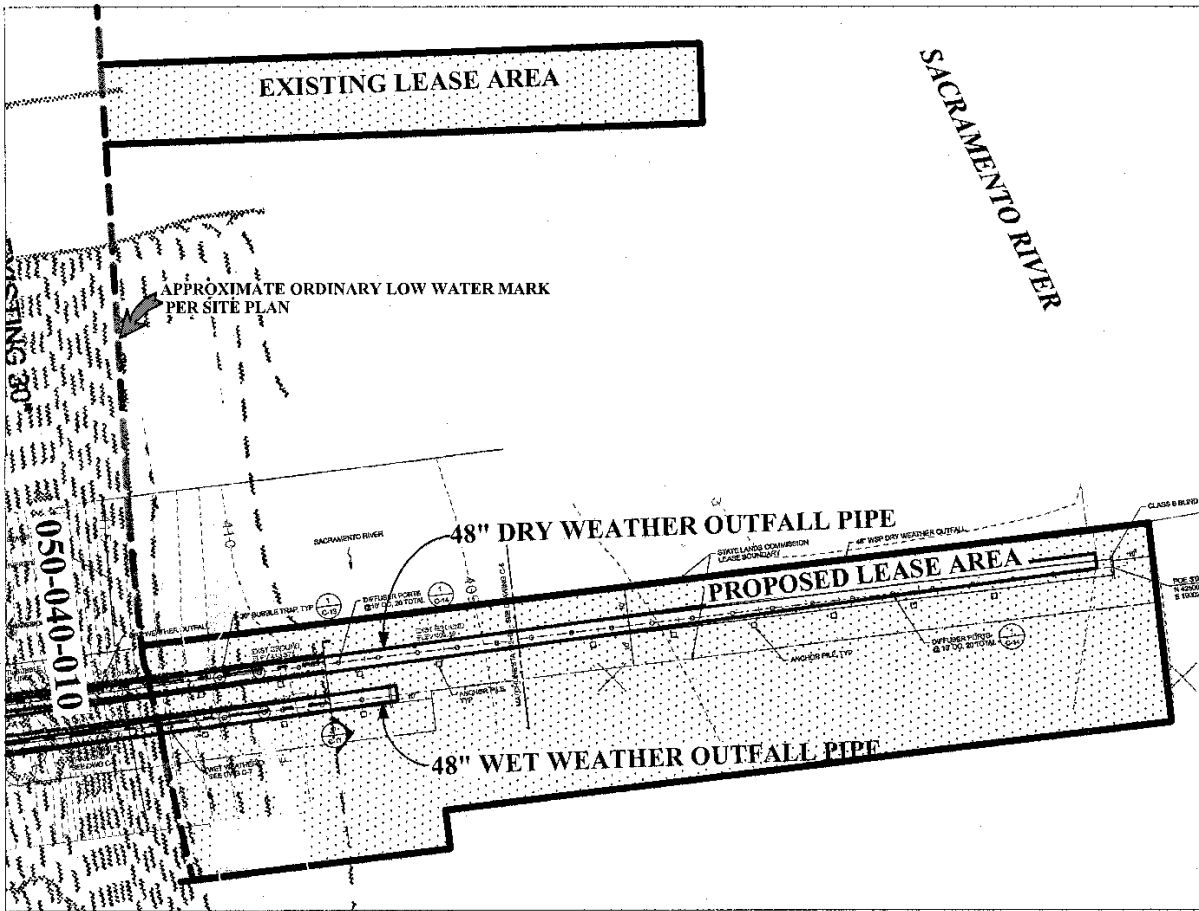

NO SCALE

SITE

SACRAMENTO RIVER
4 MILES SOUTHEAST OF REDDING, CA

NO SCALE

LOCATION

MAP SOURCE: USGS QUAD

Exhibit A

WP 5387.9
CITY OF REDDING
GENERAL LEASE
PUBLIC AGENCY USE
SHASTA COUNTY

This Exhibit is solely for purposes of generally defining the lease premises, is based on unverified information provided by the Lessee or other parties and is not intended to be, nor shall it be construed as, a waiver or limitation of any State interest in the subject or any other property.